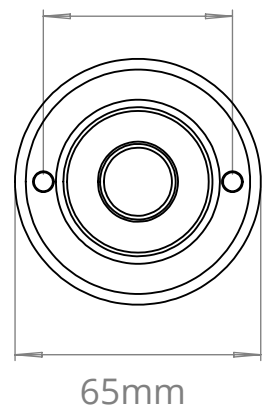

BRAMPTON PENDANT CRYSTAL LARGE
SKU: BR-PN-CR-L

SIZE	WEIGHT	LAMPHOLDER	MAX WATTAGE	IP RATING
LARGE	3000G	B22 or E27	8W	IP20

WIDTH
330mm

MINIMUM HEIGHT
480mm

STANDARD HEIGHT
600mm

CEILING PLATE
50mm

65mm