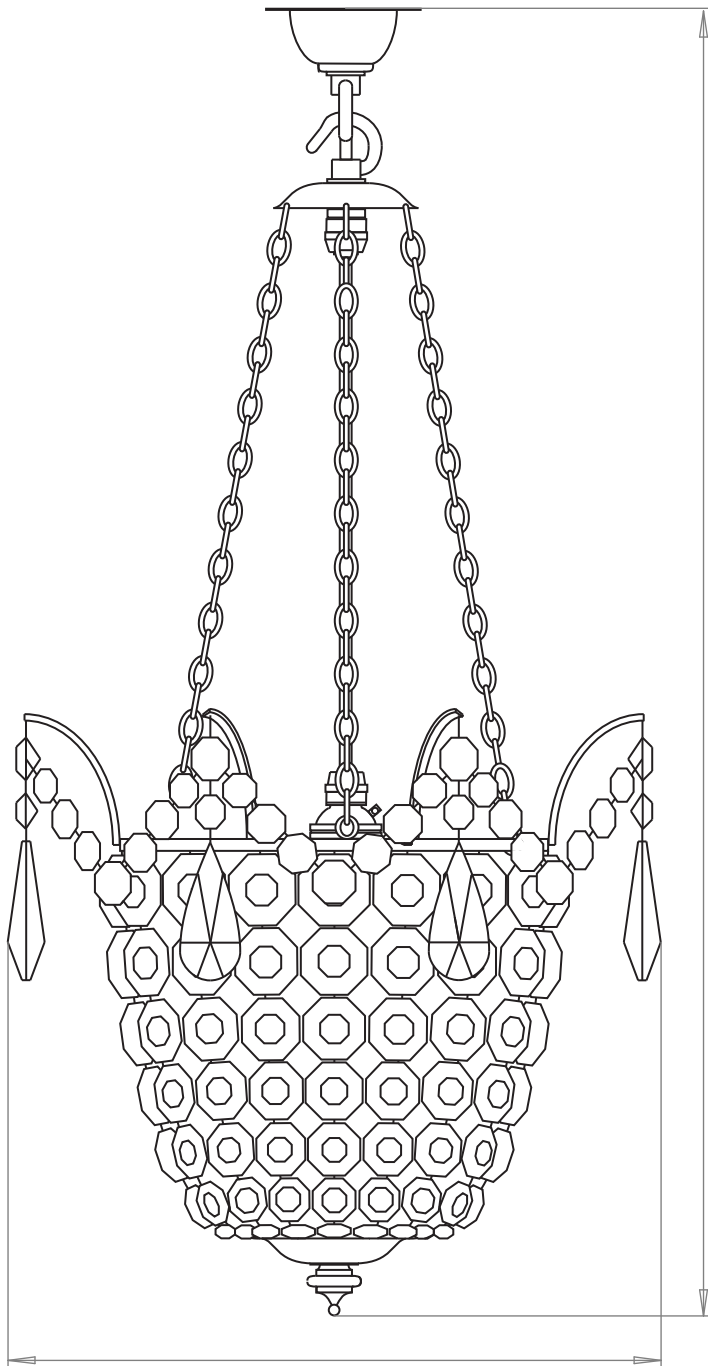

BRAMPTON PENDANT CRYSTAL SMALL
SKU:BR-PN-CR-S

| SIZE | WEIGHT | LAMPHOLDER | MAX WATTAGE | IP RATING |
|-------|--------|------------|-------------|-----------|
| SMALL | 2000G | B22 or E27 | 8W | IP20 |

WIDTH
260mm

MINIMUM HEIGHT
380mm

STANDARD HEIGHT
550mm

CEILING PLATE
50mm