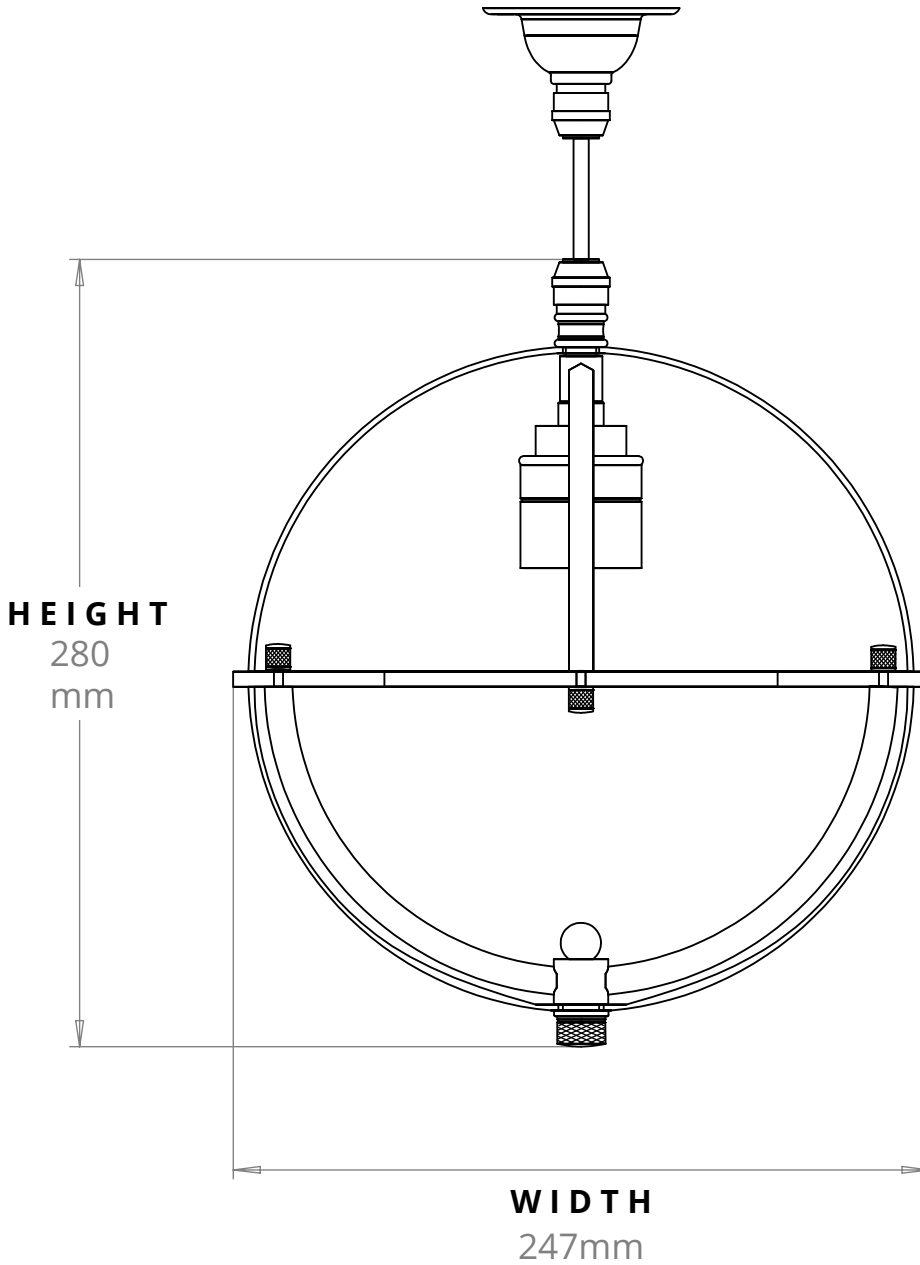

SIZE	WEIGHT	LAMPHOLDER	MAX WATTAGE	IP RATING
ONE SIZE	2200G	E27	8W	IP20

**CEILING PLATE**

■ All of our glass shades have a tolerance of 5mm and therefore weights may vary