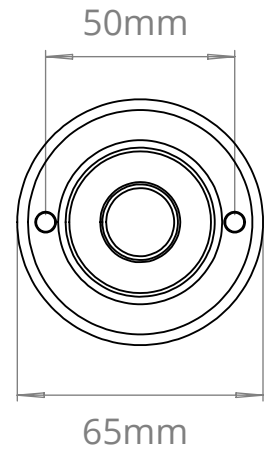

SIZE	WEIGHT	LAMPHOLDER	MAX WATTAGE	IP RATING
ONE SIZE	2200G	E27	8W	IP20

**CEILING PLATE**

■ All of our glass shades have a tolerance of 5mm and therefore weights may vary