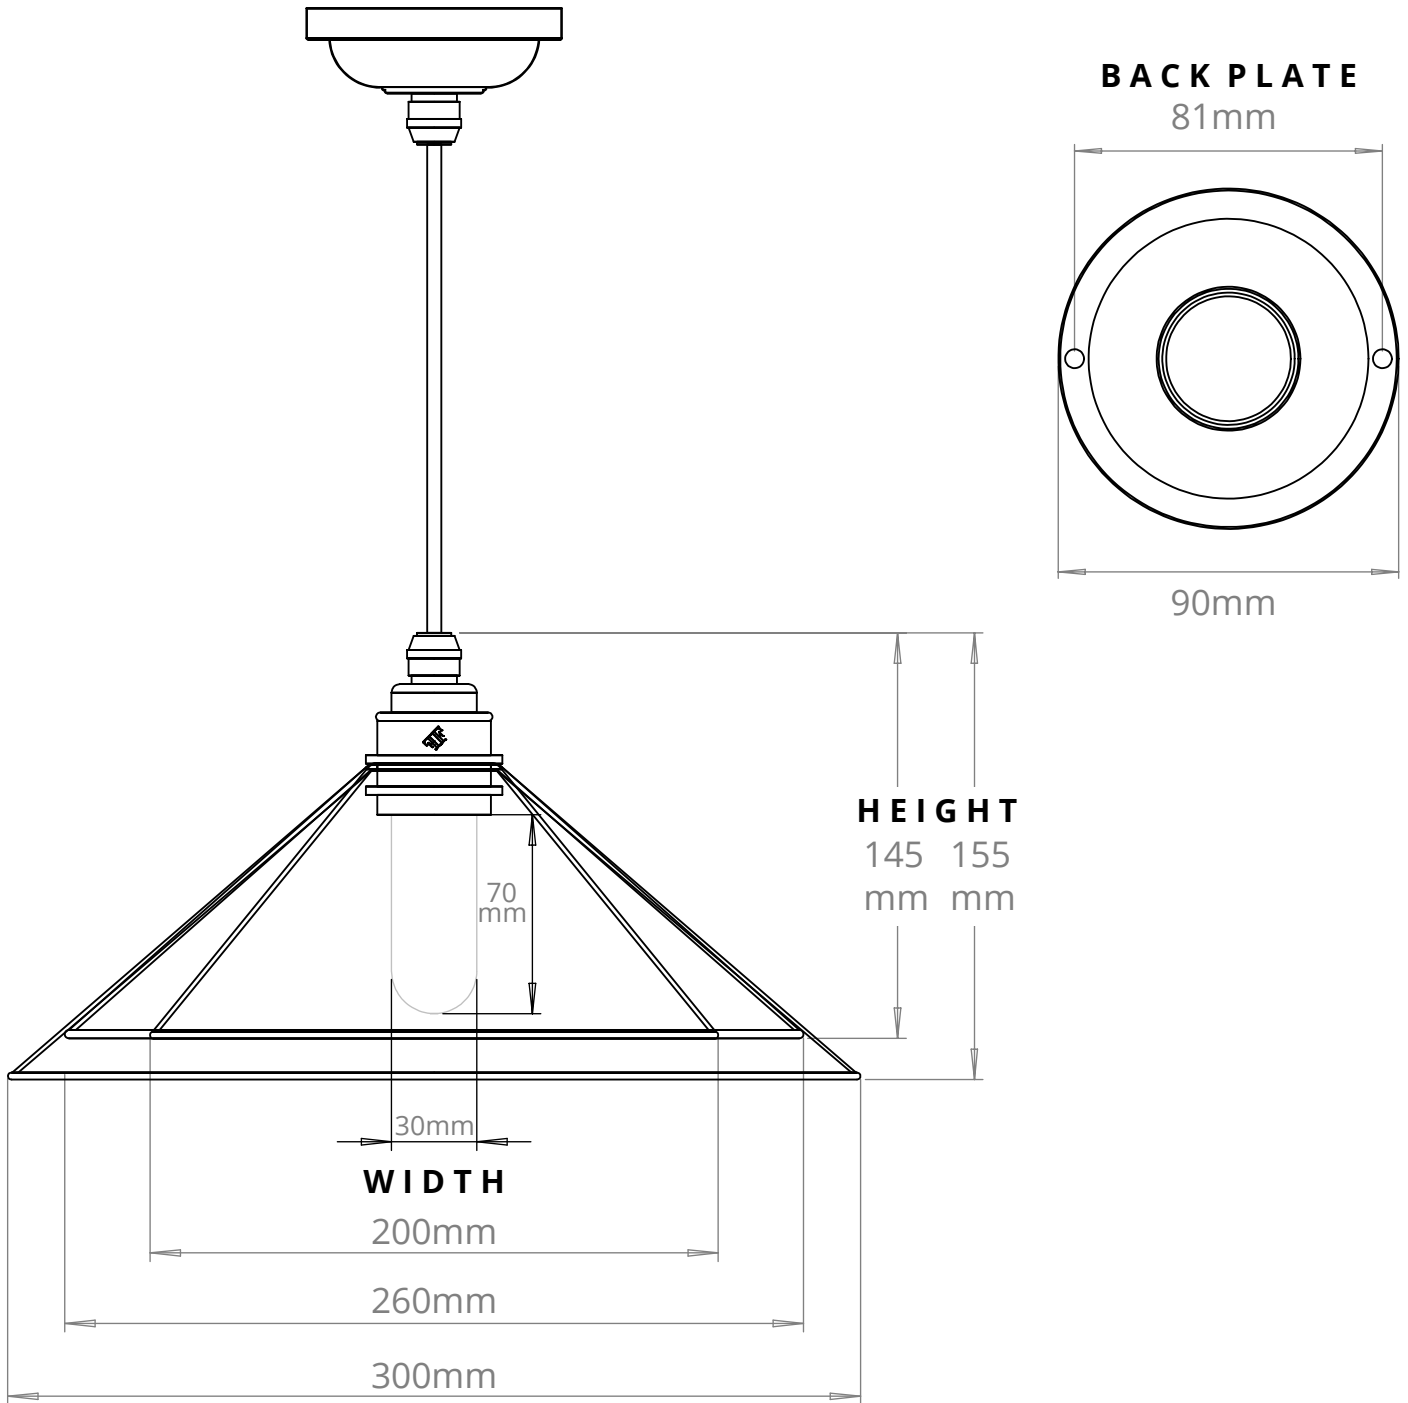

SIZE	WEIGHT	LAMPHOLDER	MAX WATTAGE	IP RATING
MEDIUM	620G	G9	8W	IP44
LARGE	726G	G9	8W	IP44
EXTRA-LARGE	876G	G9	8W	IP44

- All of our glass shades have a tolerance of 5mm and therefore weights may vary
- This product is supplied with a light source of energy class E