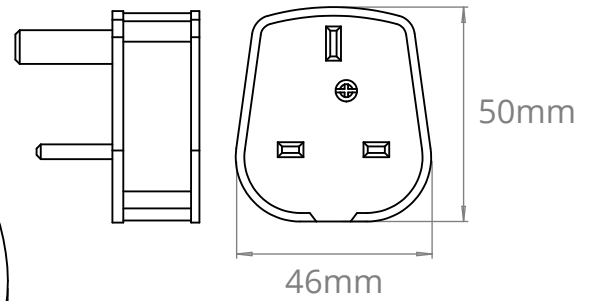

**HEREFORD ADJUSTABLE TABLE LAMP**  
SKU: HE-ATL

SIZE	WEIGHT	LAMPHOLDER	MAX WATTAGE	IP RATING
ONE SIZE	3240G	E27	8W	IP20

**HEIGHT**  
415mm

**PROJECTION**  
283mm

**STANDARD 3 PIN**  
UK

**WIDTH**  
160mm

■ All of our glass shades have a tolerance of 5mm and therefore weights may vary