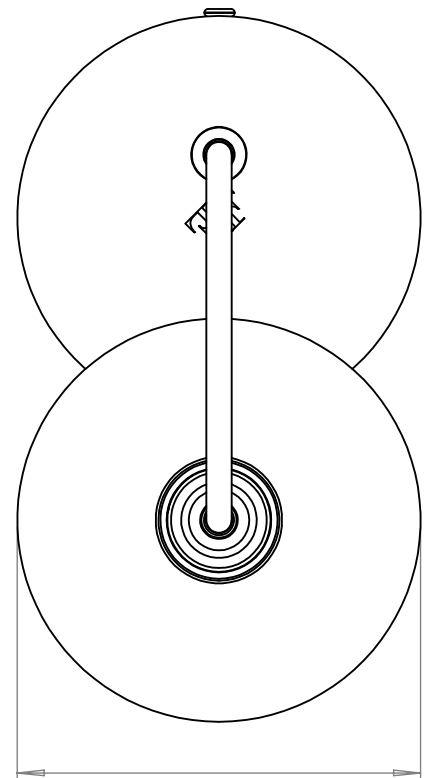

**HEREFORD ADJUSTABLE TABLE LAMP**  
SKU: HE-ATL

SIZE	WEIGHT	LAMPHOLDER	MAX WATTAGE	IP RATING
ONE SIZE	3240G	E27	8W	IP20

**HEIGHT**  
415mm

**PROJECTION**  
283mm

**STANDARD 3 PIN**  
UK

**WIDTH**  
160mm

■ All of our glass shades have a tolerance of 5mm and therefore weights may vary