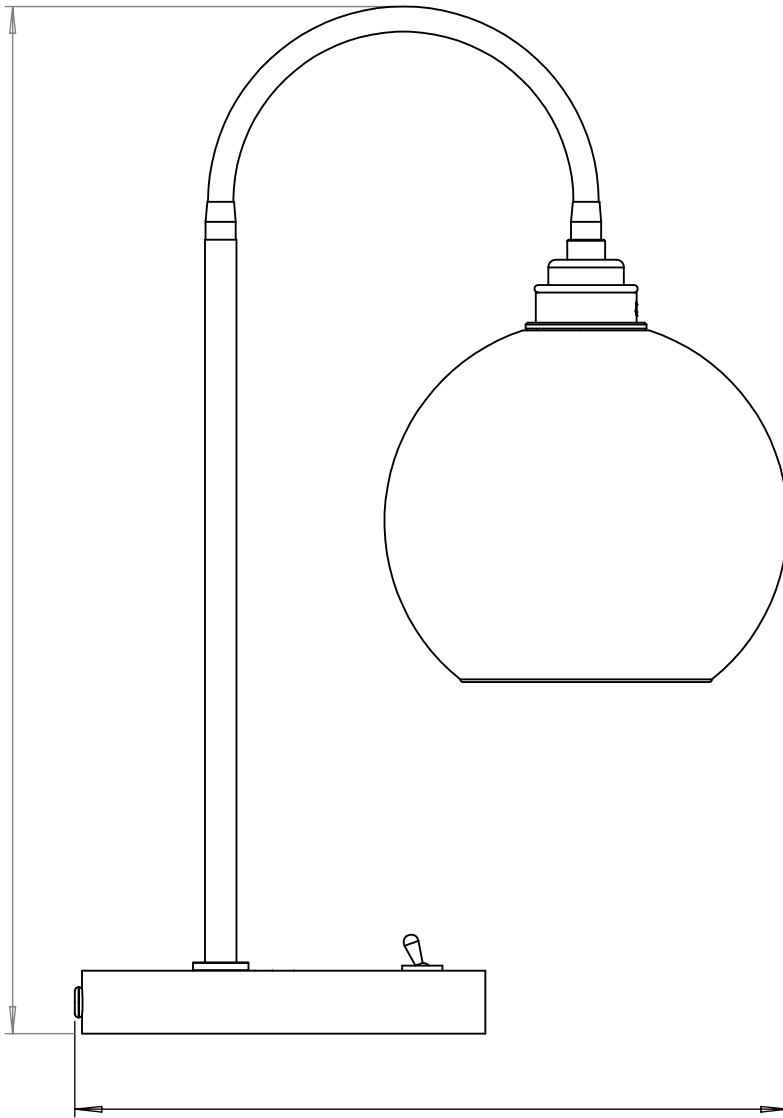

**HEREFORD ADJUSTABLE TABLE LAMP**  
SKU: HE-ATL

SIZE	WEIGHT	LAMPHOLDER	MAX WATTAGE	IP RATING
ONE SIZE	3240G	E27	8W	IP20

**HEIGHT**  
415mm

**PROJECTION**  
283mm

**STANDARD 3 PIN**  
UK

**WIDTH**  
160mm

■ All of our glass shades have a tolerance of 5mm and therefore weights may vary