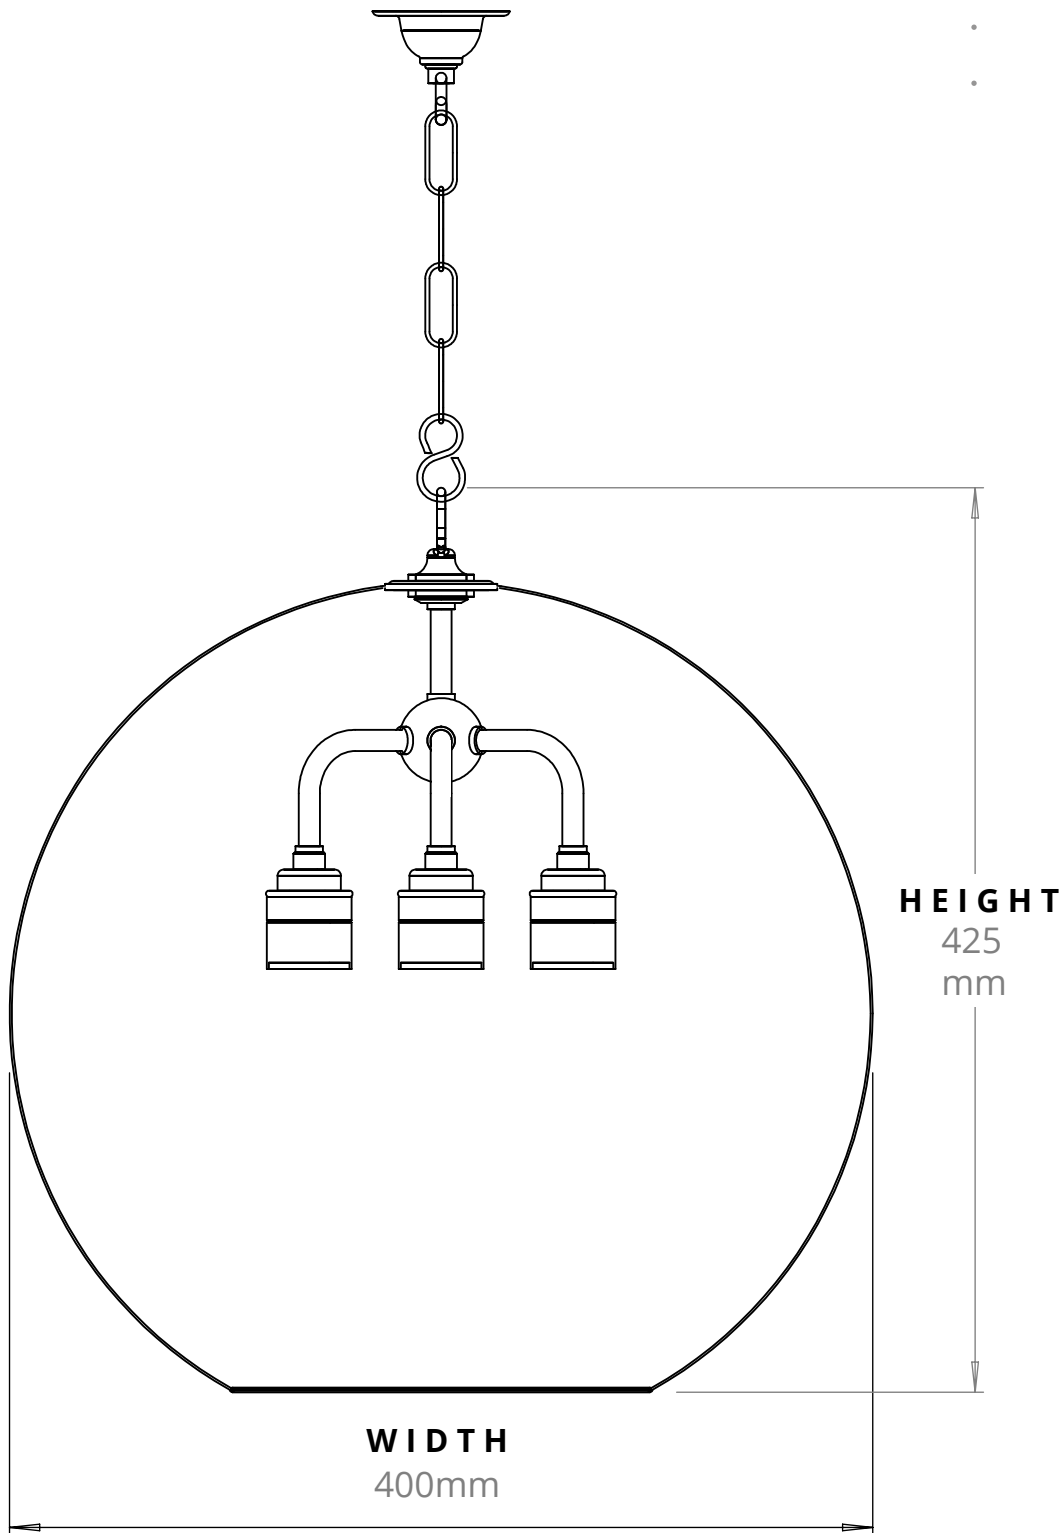

**HEREFORD LANTERN**  
SKU: HE-LN-XXL

SIZE	WEIGHT	LAMPHOLDER	MAX WATTAGE	IP RATING
XX-LARGE	3700G	E27	8W	IP20

**CEILING PLATE**  
50mm

■ All of our glass shades have a tolerance of 5mm and therefore weights may vary