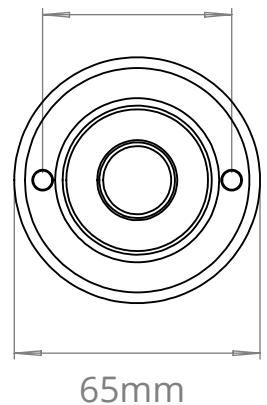

**HEREFORD LANTERN**  
SKU: HE-LN-XXL

SIZE	WEIGHT	LAMPHOLDER	MAX WATTAGE	IP RATING
XX-LARGE	3700G	E27	8W	IP20

**CEILING PLATE**  
50mm

■ All of our glass shades have a tolerance of 5mm and therefore weights may vary