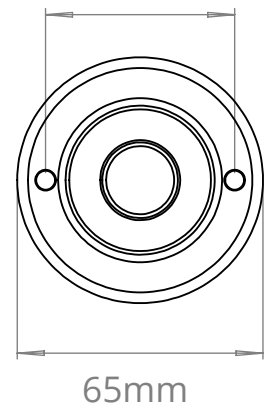

**HEREFORD HOOK & CHAIN PENDANT**  
SKU: HE-HC

SIZE	WEIGHT	LAMPHOLDER	MAX WATTAGE	IP RATING
XX-LARGE	3150G	E27	8W	IP20

**CEILING PLATE**  
50mm

**HEIGHT**  
445  
mm

**WIDTH**  
400mm

■ All of our glass shades have a tolerance of 5mm and therefore weights may vary