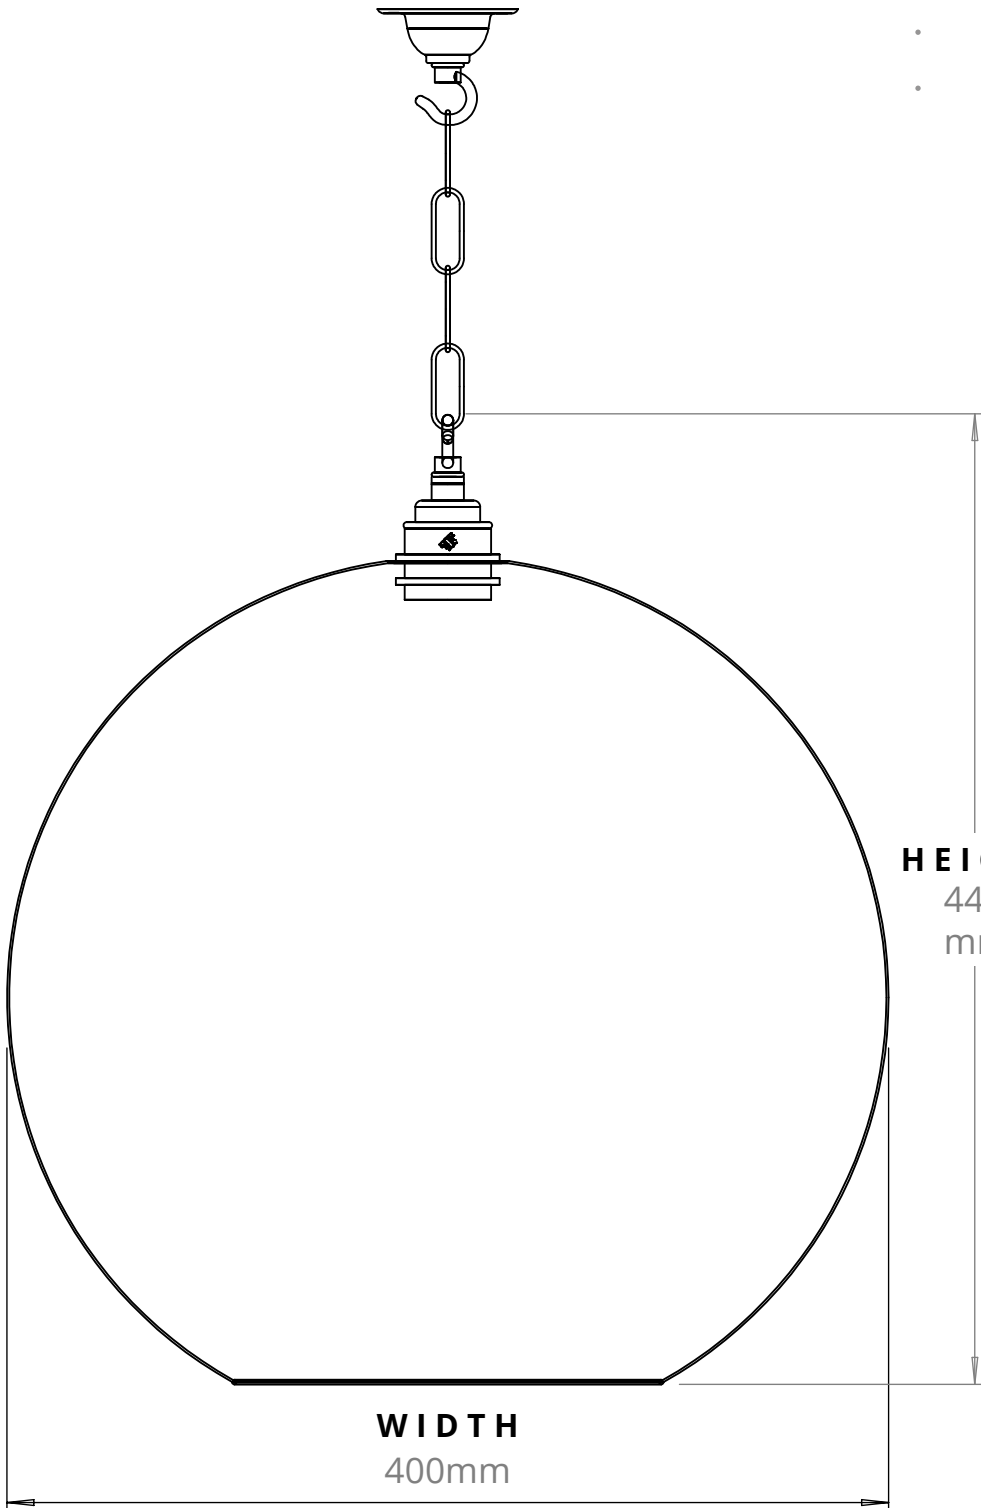

**HEREFORD HOOK & CHAIN PENDANT**  
SKU: HE-HC

SIZE	WEIGHT	LAMPHOLDER	MAX WATTAGE	IP RATING
XX-LARGE	3150G	E27	8W	IP20

**CEILING PLATE**  
50mm

**HEIGHT**  
445  
mm

**WIDTH**  
400mm

■ All of our glass shades have a tolerance of 5mm and therefore weights may vary