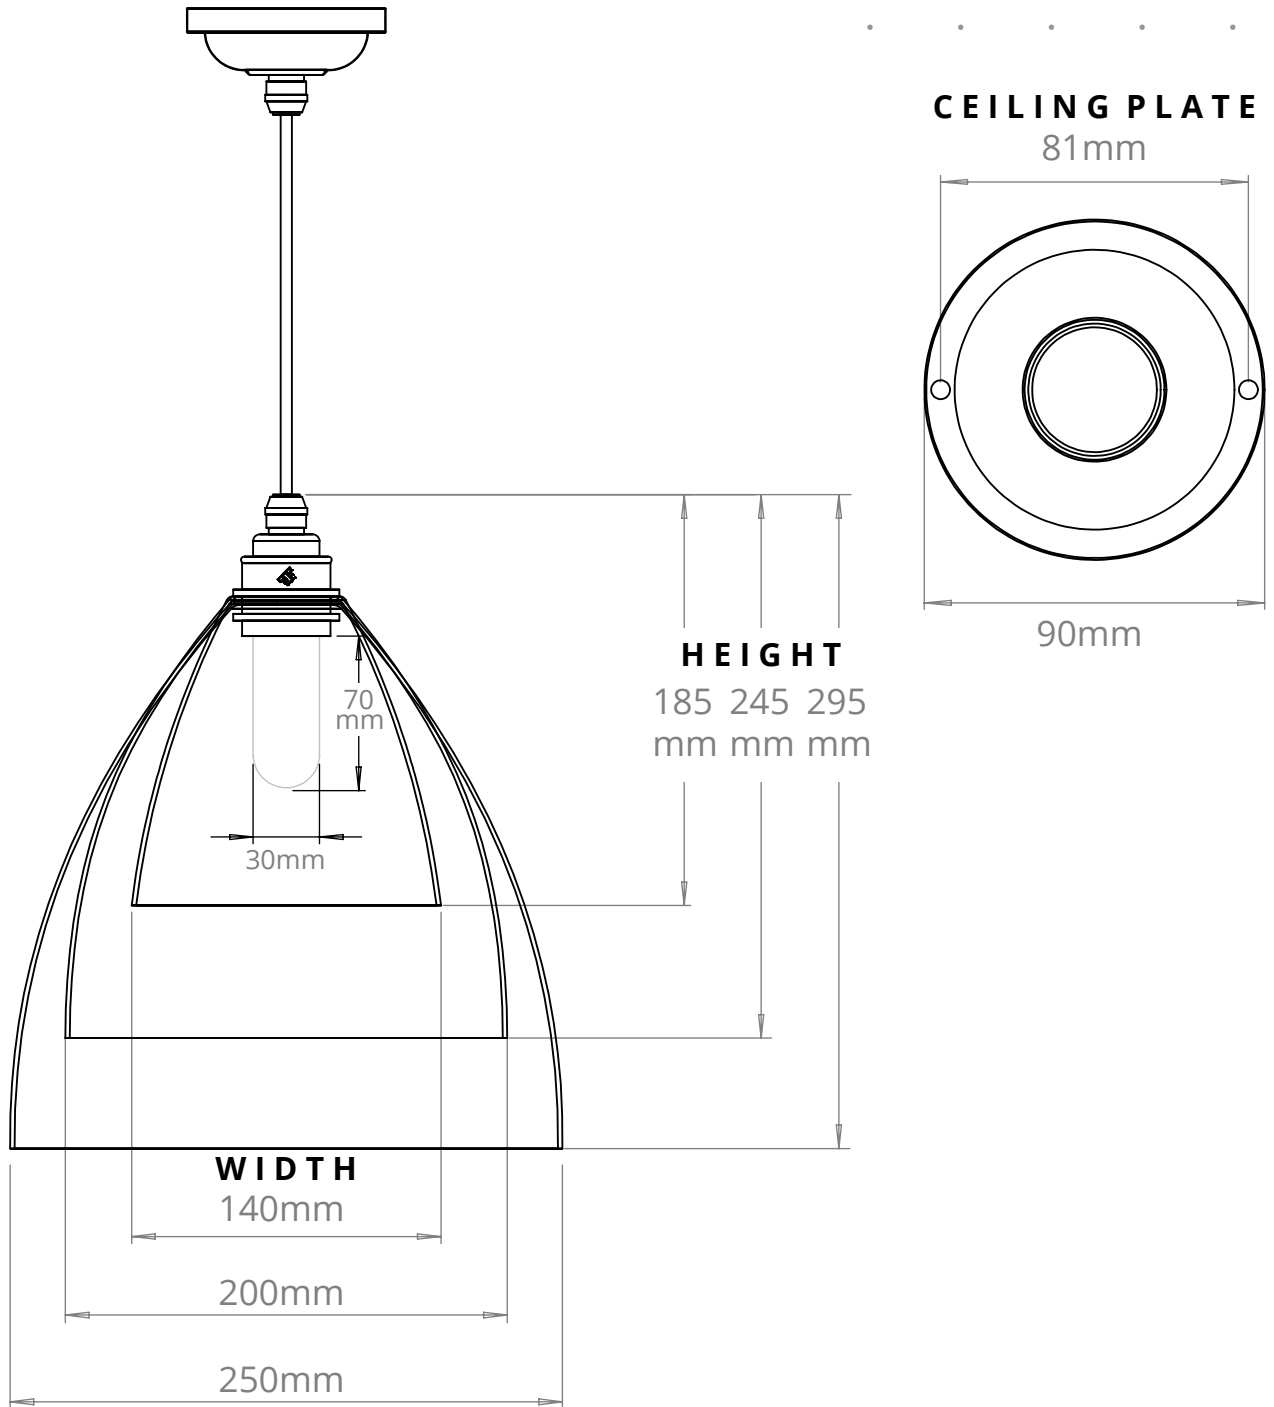

LEDBURY BATHROOM PENDANT
SKU: LE-BPN

SIZE	WEIGHT	LAMPHOLDER	MAX WATTAGE	IP RATING
MEDIUM	590G	G9	8W	IP44
LARGE	800G	G9	8W	IP44
EXTRA-LARGE	1290G	G9	8W	IP44

- All of our glass shades have a tolerance of 5mm and therefore weights may vary
- This product is supplied with a light source of energy class E