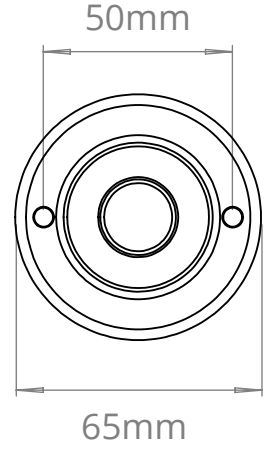

SIZE	WEIGHT	LAMPHOLDER	MAX WATTAGE	IP RATING
XX-LARGE	2750G	E27	8W	IP20

CEILING PLATE

■ All of our glass shades have a tolerance of 5mm and therefore weights may vary