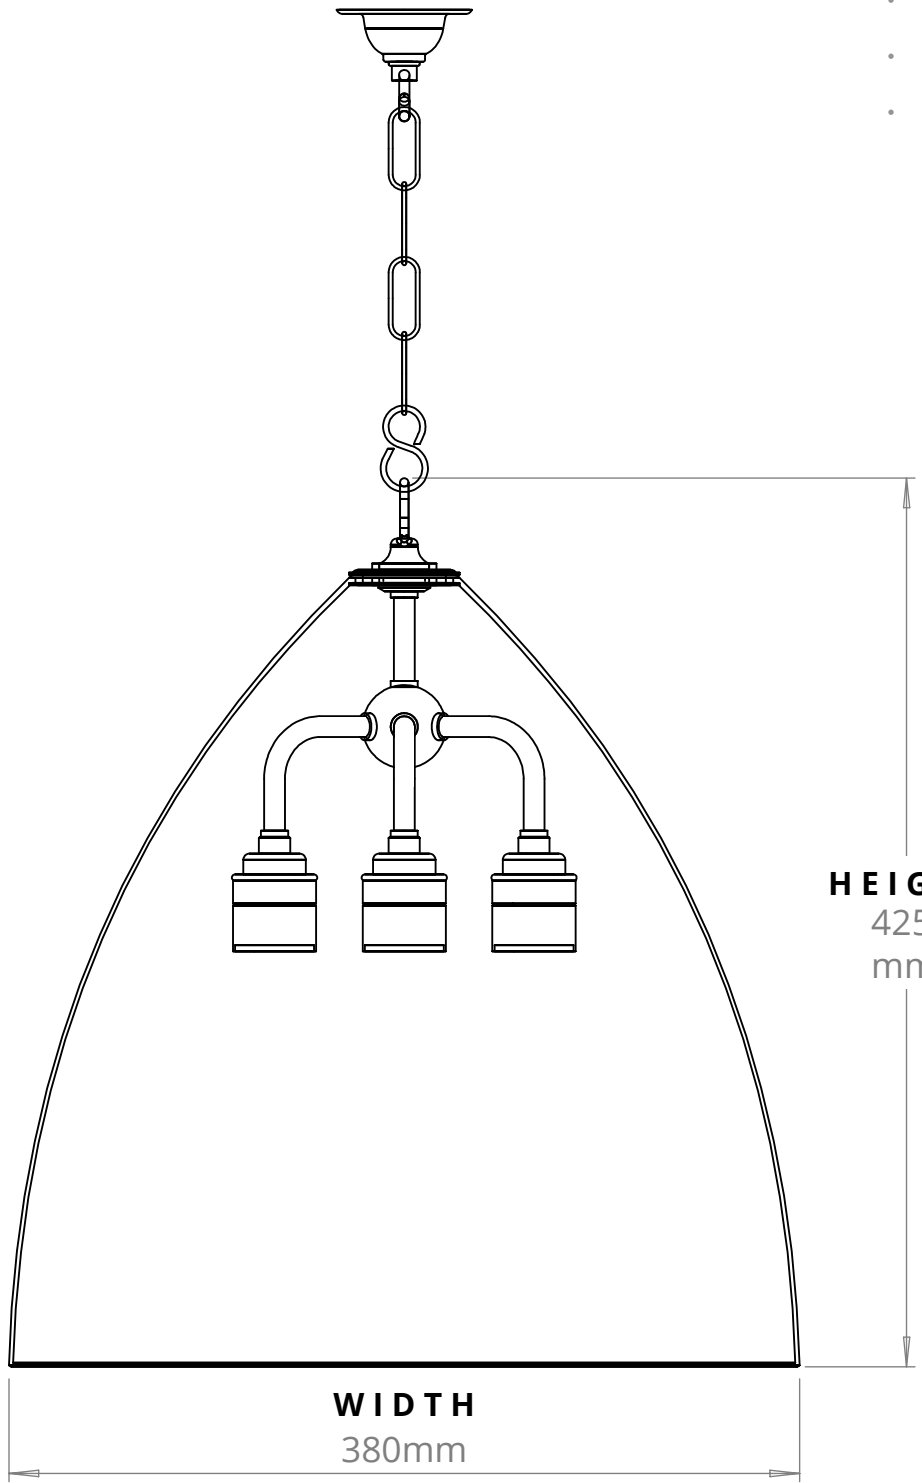

SIZE	WEIGHT	LAMPHOLDER	MAX WATTAGE	IP RATING
XX-LARGE	2750G	E27	8W	IP20

CEILING PLATE

■ All of our glass shades have a tolerance of 5mm and therefore weights may vary