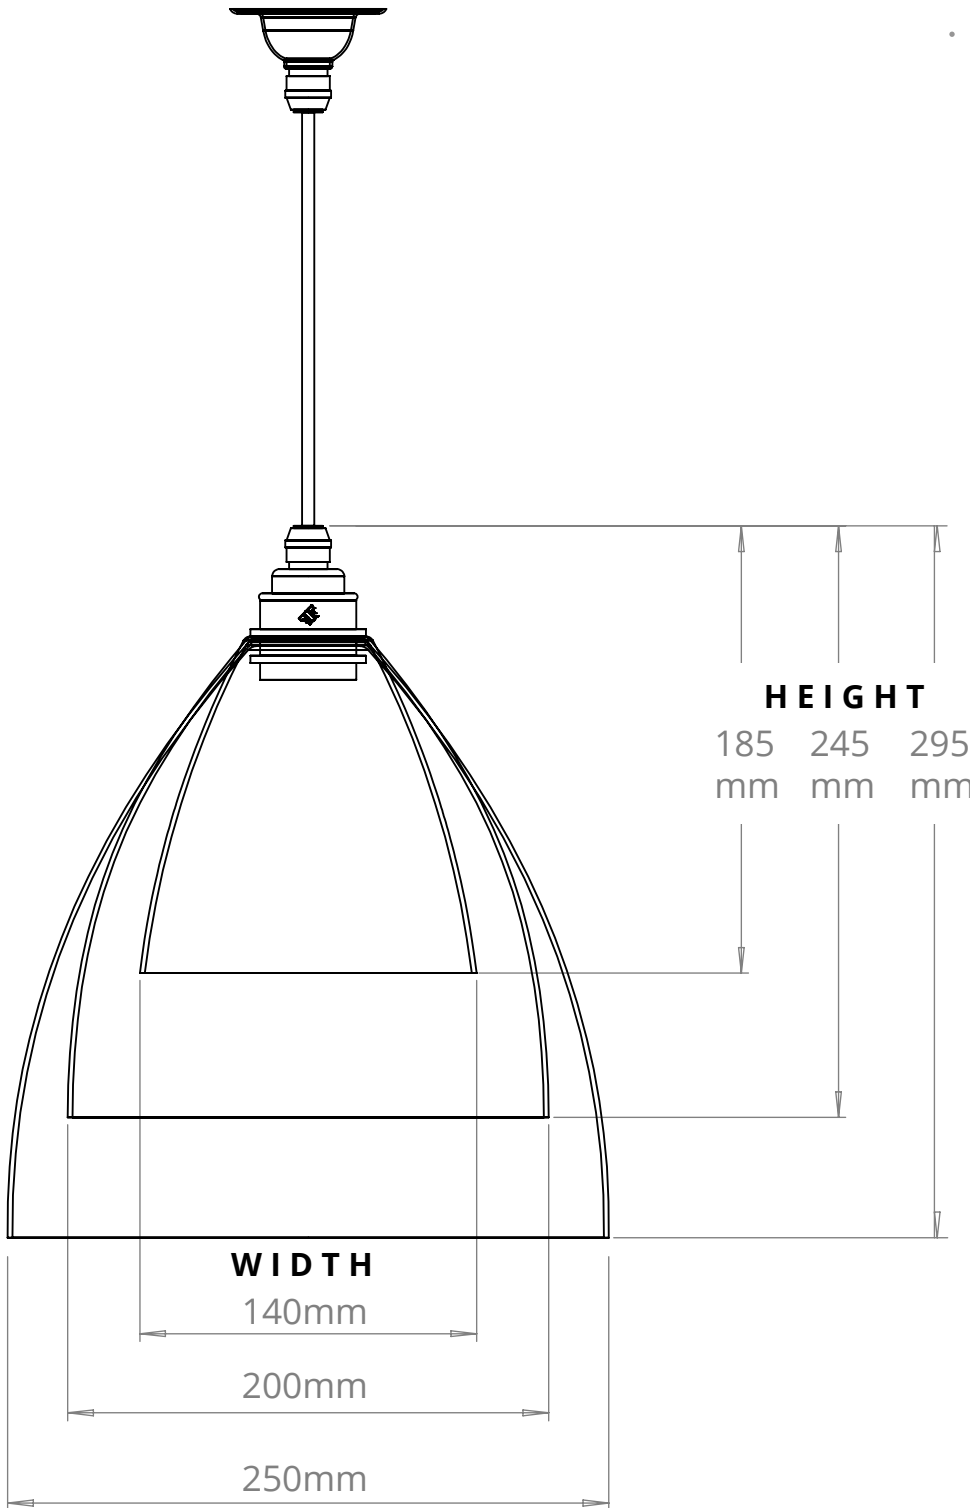

SIZE	WEIGHT	LAMPHOLDER	MAX WATTAGE	IP RATING
MEDIUM	400G	E27	8W	IP20
LARGE	610G	E27	8W	IP20
EXTRA-LARGE	1100G	E27	8W	IP20

**CEILING PLATE**

■ All of our glass shades have a tolerance of 5mm and therefore weights may vary