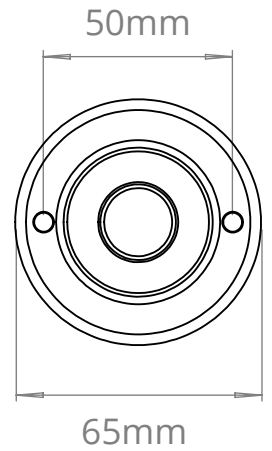

SIZE	WEIGHT	LAMPHOLDER	MAX WATTAGE	IP RATING
MEDIUM	400G	E27	8W	IP20
LARGE	610G	E27	8W	IP20
EXTRA-LARGE	1100G	E27	8W	IP20

**CEILING PLATE**

■ All of our glass shades have a tolerance of 5mm and therefore weights may vary