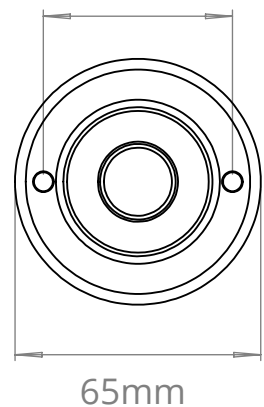

MARCLE PENDANT CRYSTAL LARGE
SKU: MA-PN-CR-L

SIZE	WEIGHT	LAMPHOLDER	MAX WATTAGE	IP RATING
LARGE	2500G	B22 or E27	8W	IP20

WIDTH
260mm

MINIMUM HEIGHT
450mm

STANDARD HEIGHT
700mm

CEILING PLATE
50mm

65mm