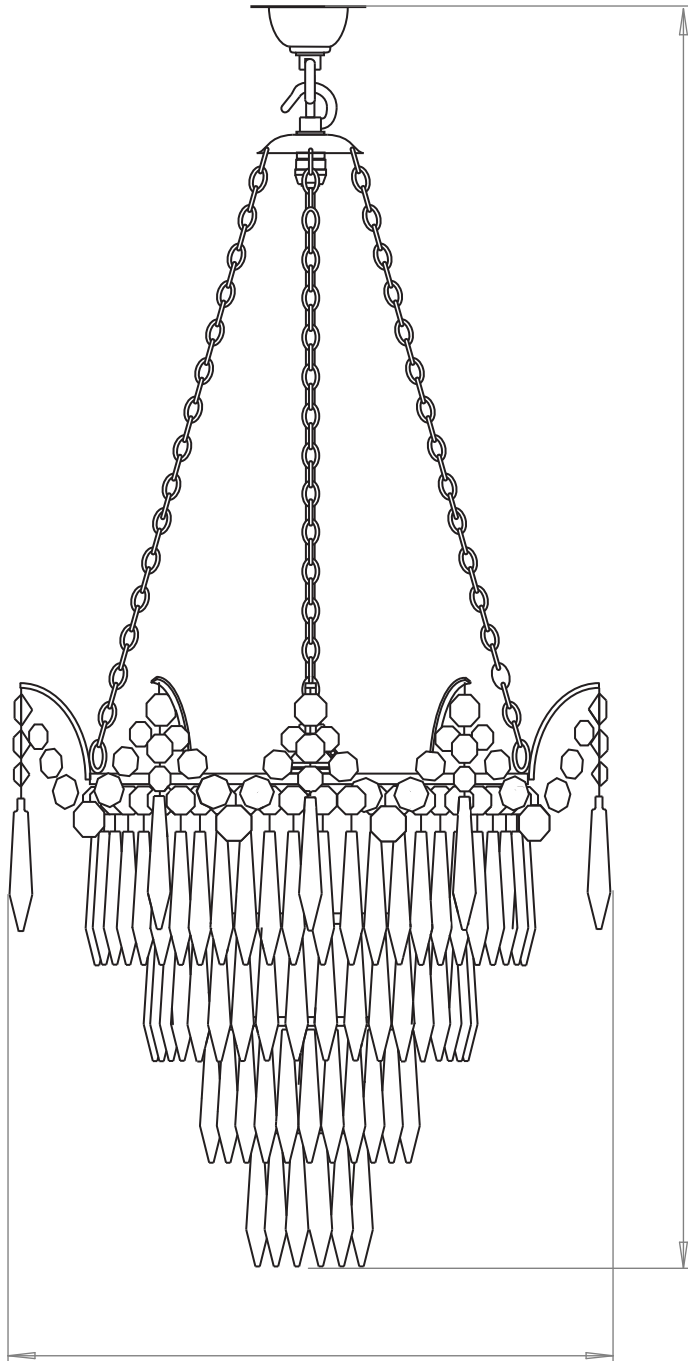

MARCLE PENDANT CRYSTAL LARGE
SKU: MA-PN-CR-L

SIZE	WEIGHT	LAMPHOLDER	MAX WATTAGE	IP RATING
LARGE	2500G	B22 or E27	8W	IP20

WIDTH
260mm

MINIMUM HEIGHT
450mm

STANDARD HEIGHT
700mm

CEILING PLATE
50mm

65mm