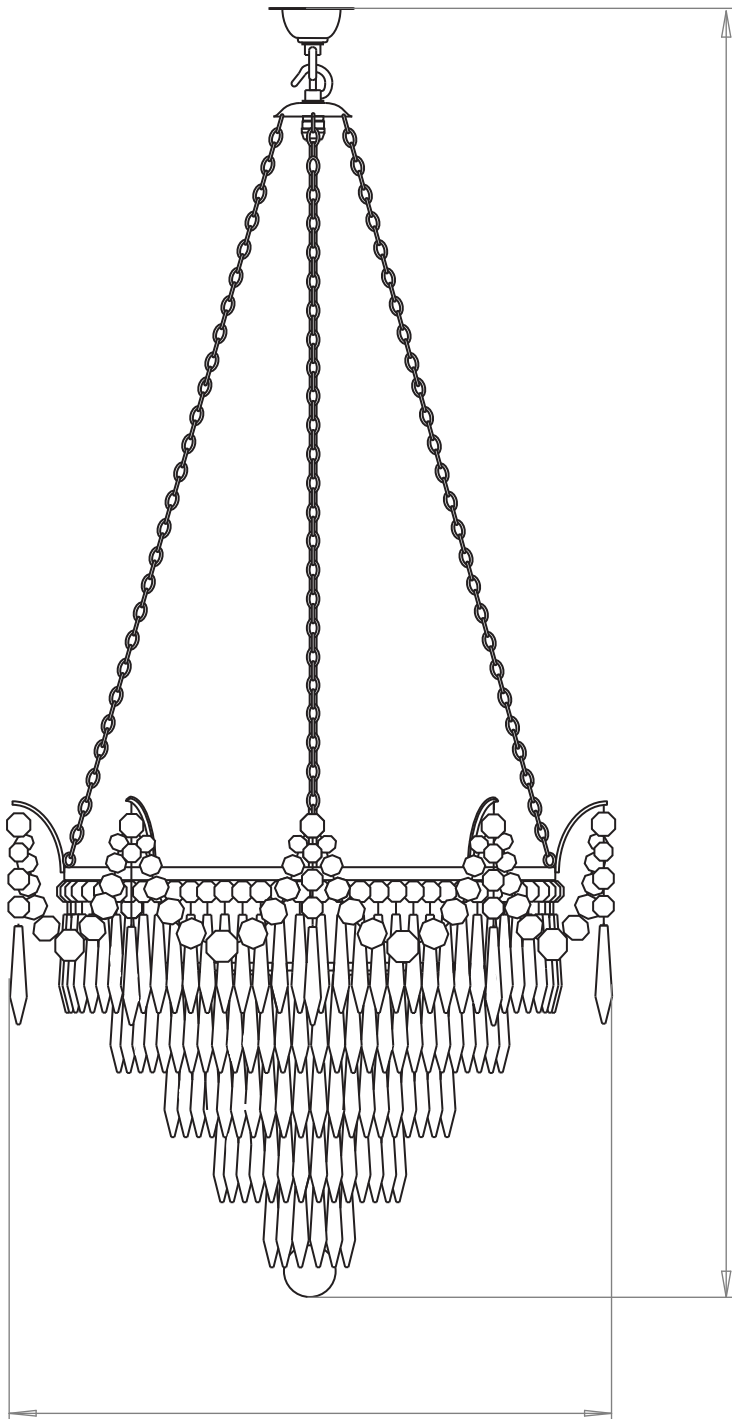

MARCLE PENDANT CRYSTAL XXL
SKU: MA-PN-CR-XXL

SIZE	WEIGHT	LAMPHOLDER	MAX WATTAGE	IP RATING
EXTRA-LARGE	4000G	B22 or E27	8W	IP20

WIDTH
470mm

MINIMUM HEIGHT

680mm

STANDARD HEIGHT

1000mm

CEILING PLATE

50mm

65mm