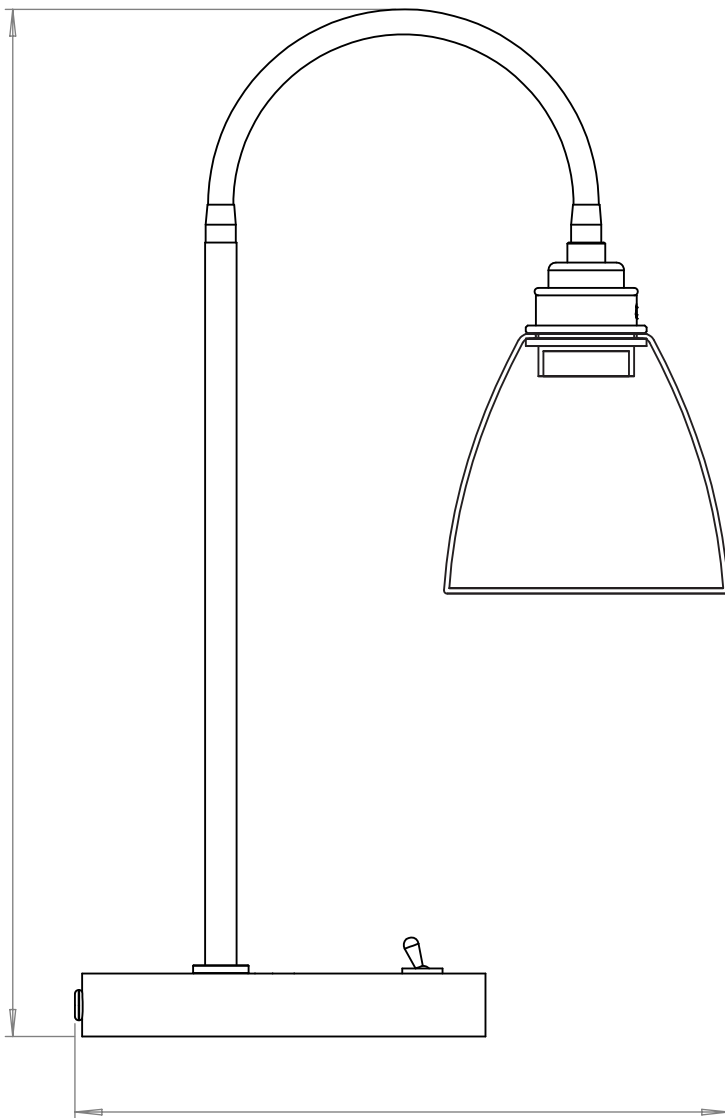

PIXLEY ADJUSTABLE TABLE LAMP
SKU: PI-ATL

SIZE	WEIGHT	LAMPHOLDER	MAX WATTAGE	IP RATING
ONE SIZE	3125G	E27	8W	IP20

HEIGHT
415mm

PROJECTION
260mm

WIDTH
160mm

■ All of our glass shades have a tolerance of 5mm and therefore weights may vary