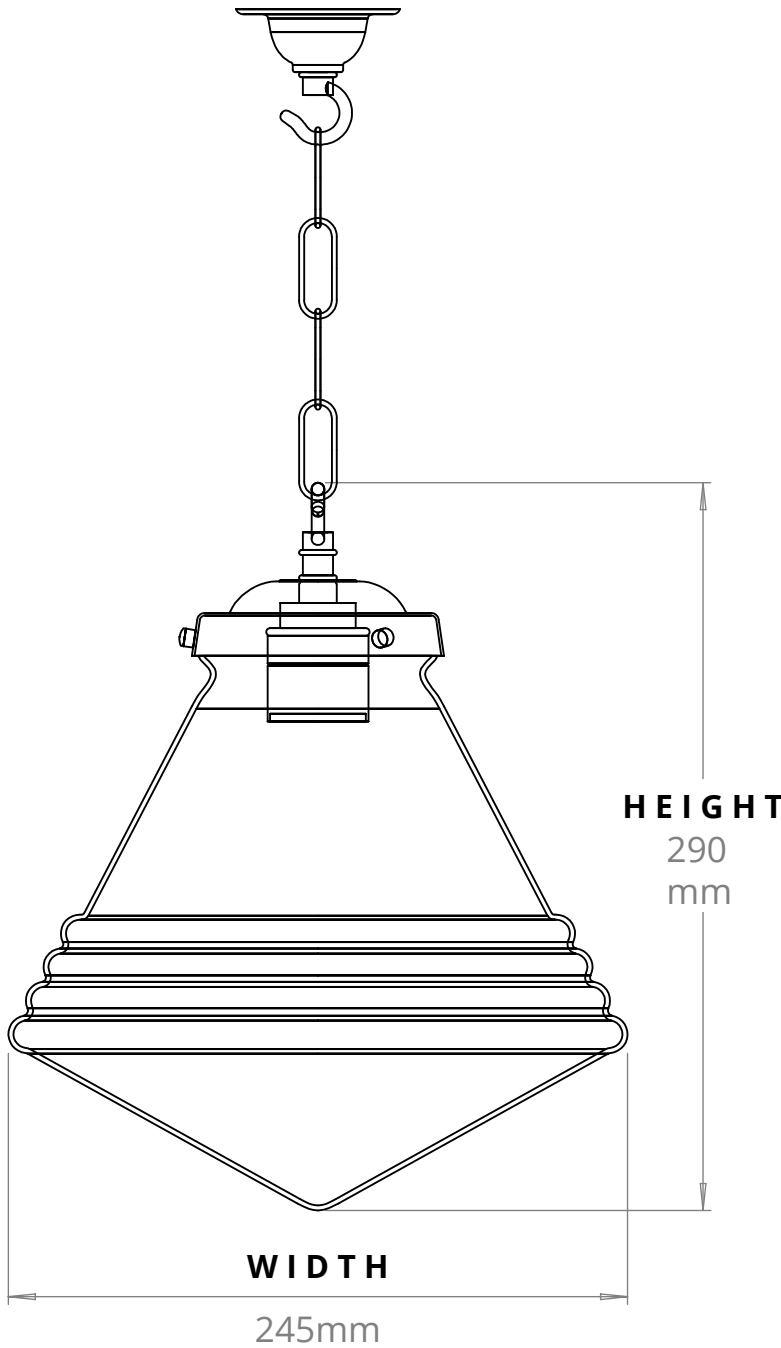

**RETRO CAFE LAMP PENDANT**  
SKU: CL-PN

SIZE	WEIGHT	LAMPHOLDER	MAX WATTAGE	IP RATING
LARGE	1500G	E27	8W	IP20

**CEILING PLATE**  
50mm