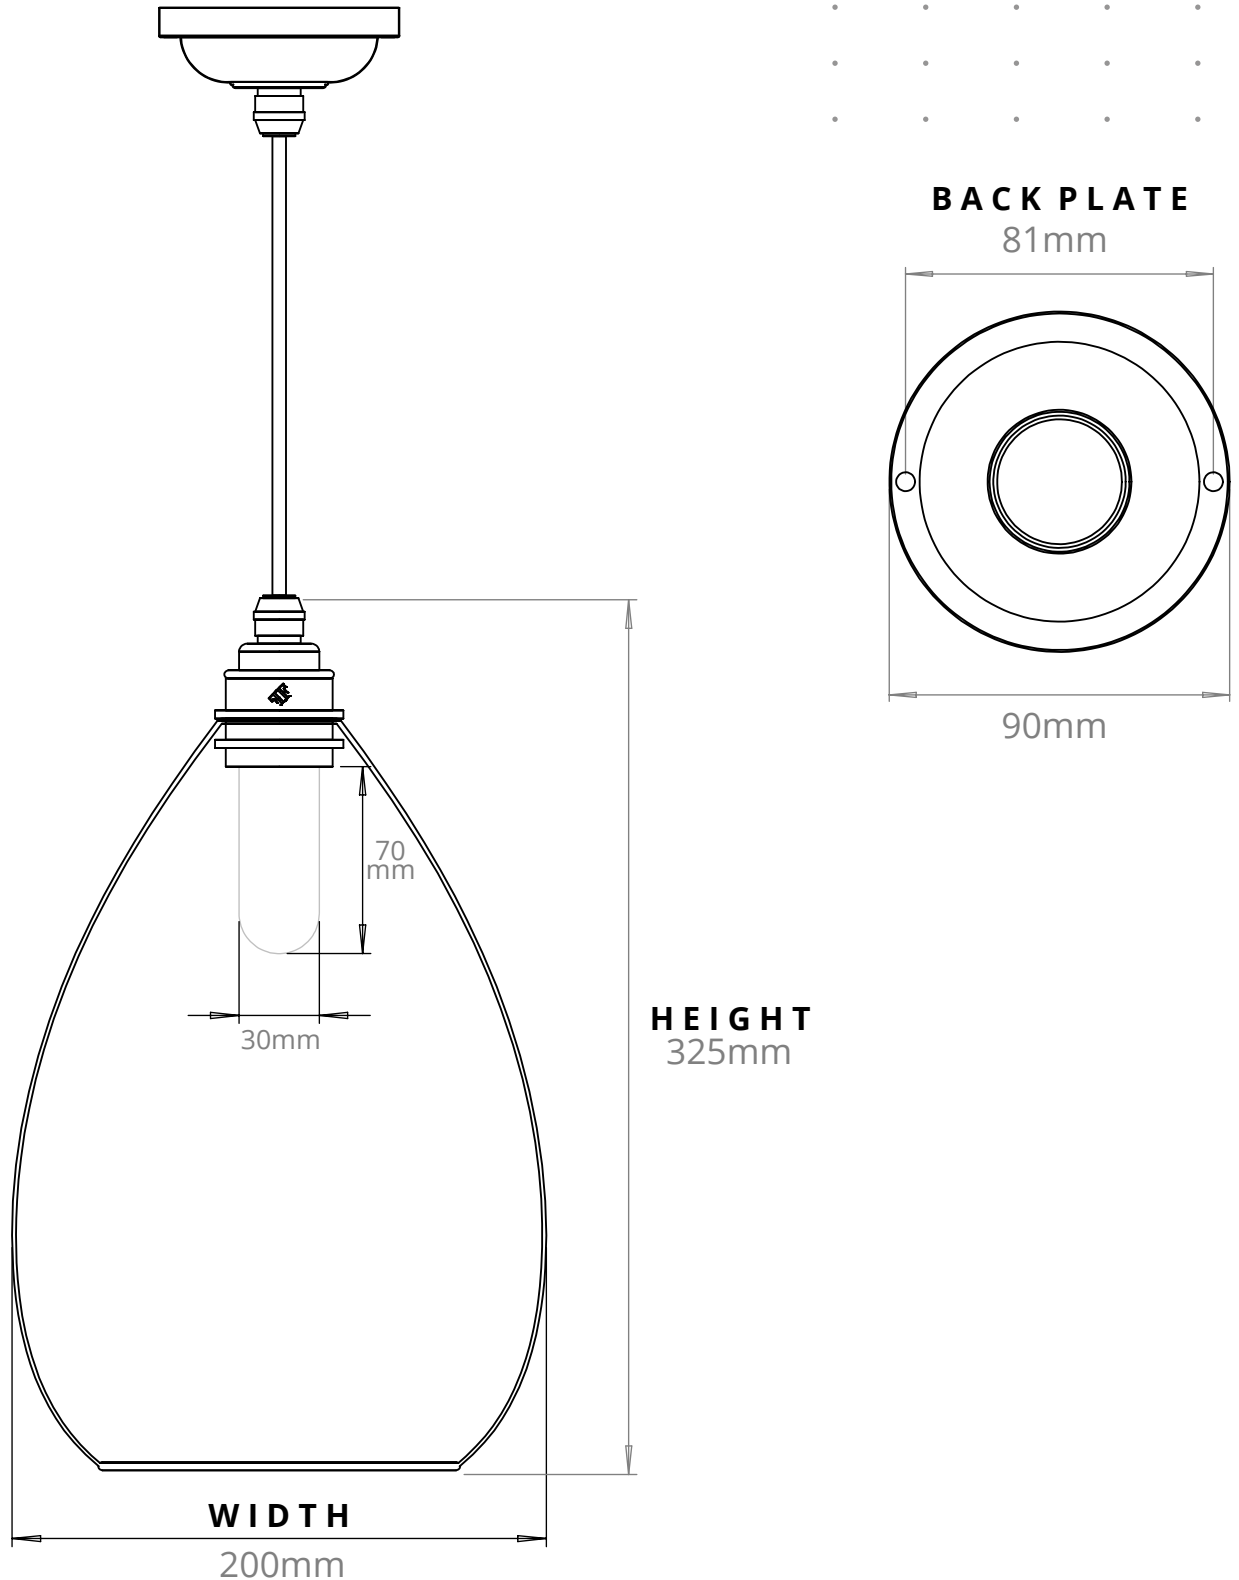

WELLINGTON BATHROOM PENDANT
SKU: WE-BPN

SIZE	WEIGHT	LAMPHOLDER	MAX WATTAGE	IP RATING
EXTRA-LARGE	860G	G9	8W	IP44

- All of our glass shades have a tolerance of 5mm and therefore weights may vary
- This product is supplied with a light source of energy class E