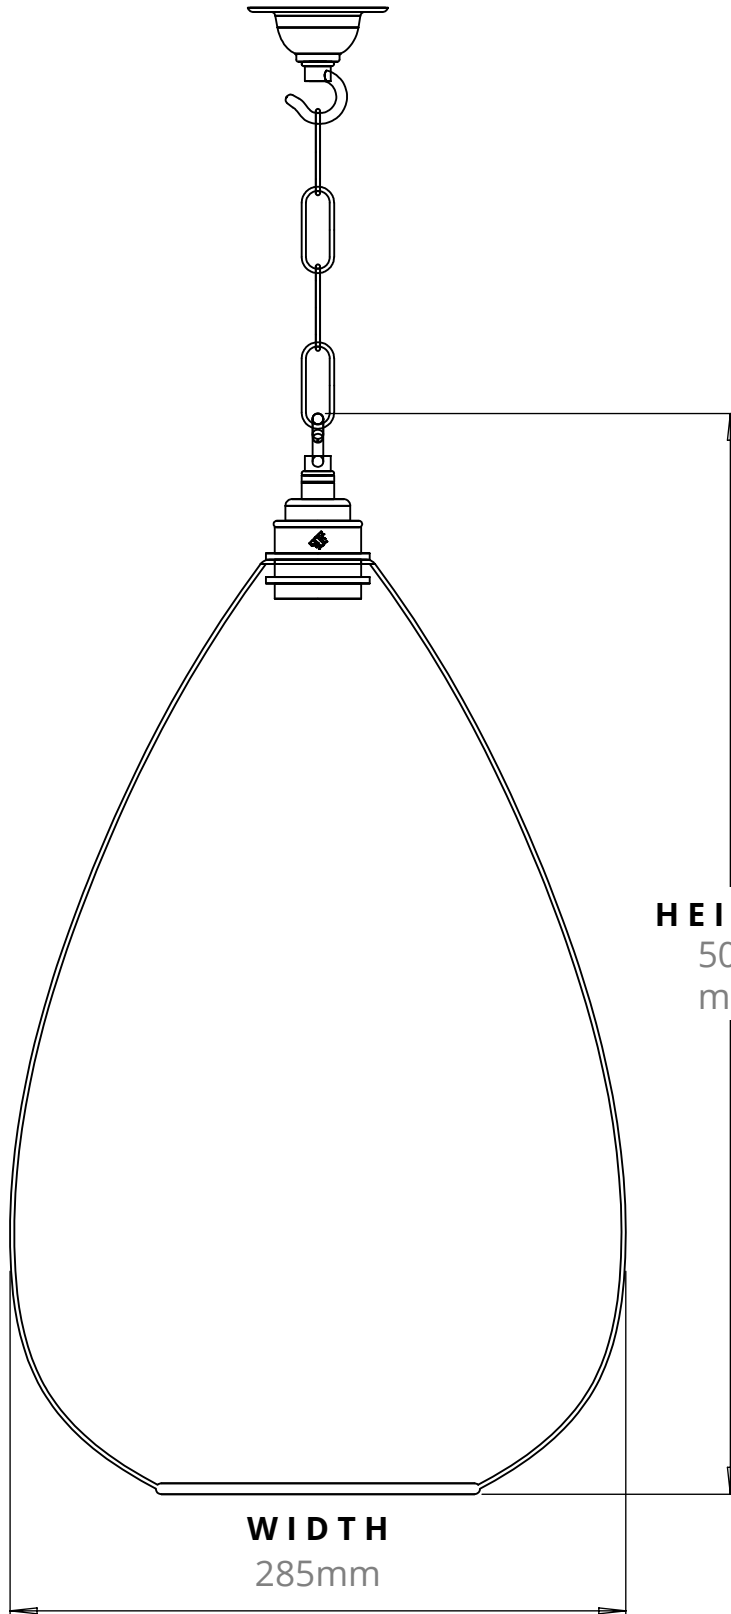

**WELLINGTON XXL HOOK & CHAIN PENDANT**  
 SKU: WE-HC

SIZE	WEIGHT	LAMPHOLDER	MAX WATTAGE	IP RATING
XX-LARGE	2100G	E27	8W	IP20

**CEILING PLATE**  
50mm

■ All of our glass shades have a tolerance of 5mm and therefore weights may vary