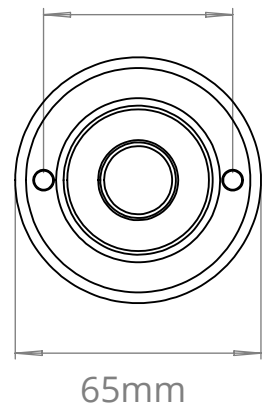

**WELLINGTON XXL HOOK & CHAIN PENDANT**  
 SKU: WE-HC

SIZE	WEIGHT	LAMPHOLDER	MAX WATTAGE	IP RATING
XX-LARGE	2100G	E27	8W	IP20

**CEILING PLATE**  
50mm

■ All of our glass shades have a tolerance of 5mm and therefore weights may vary