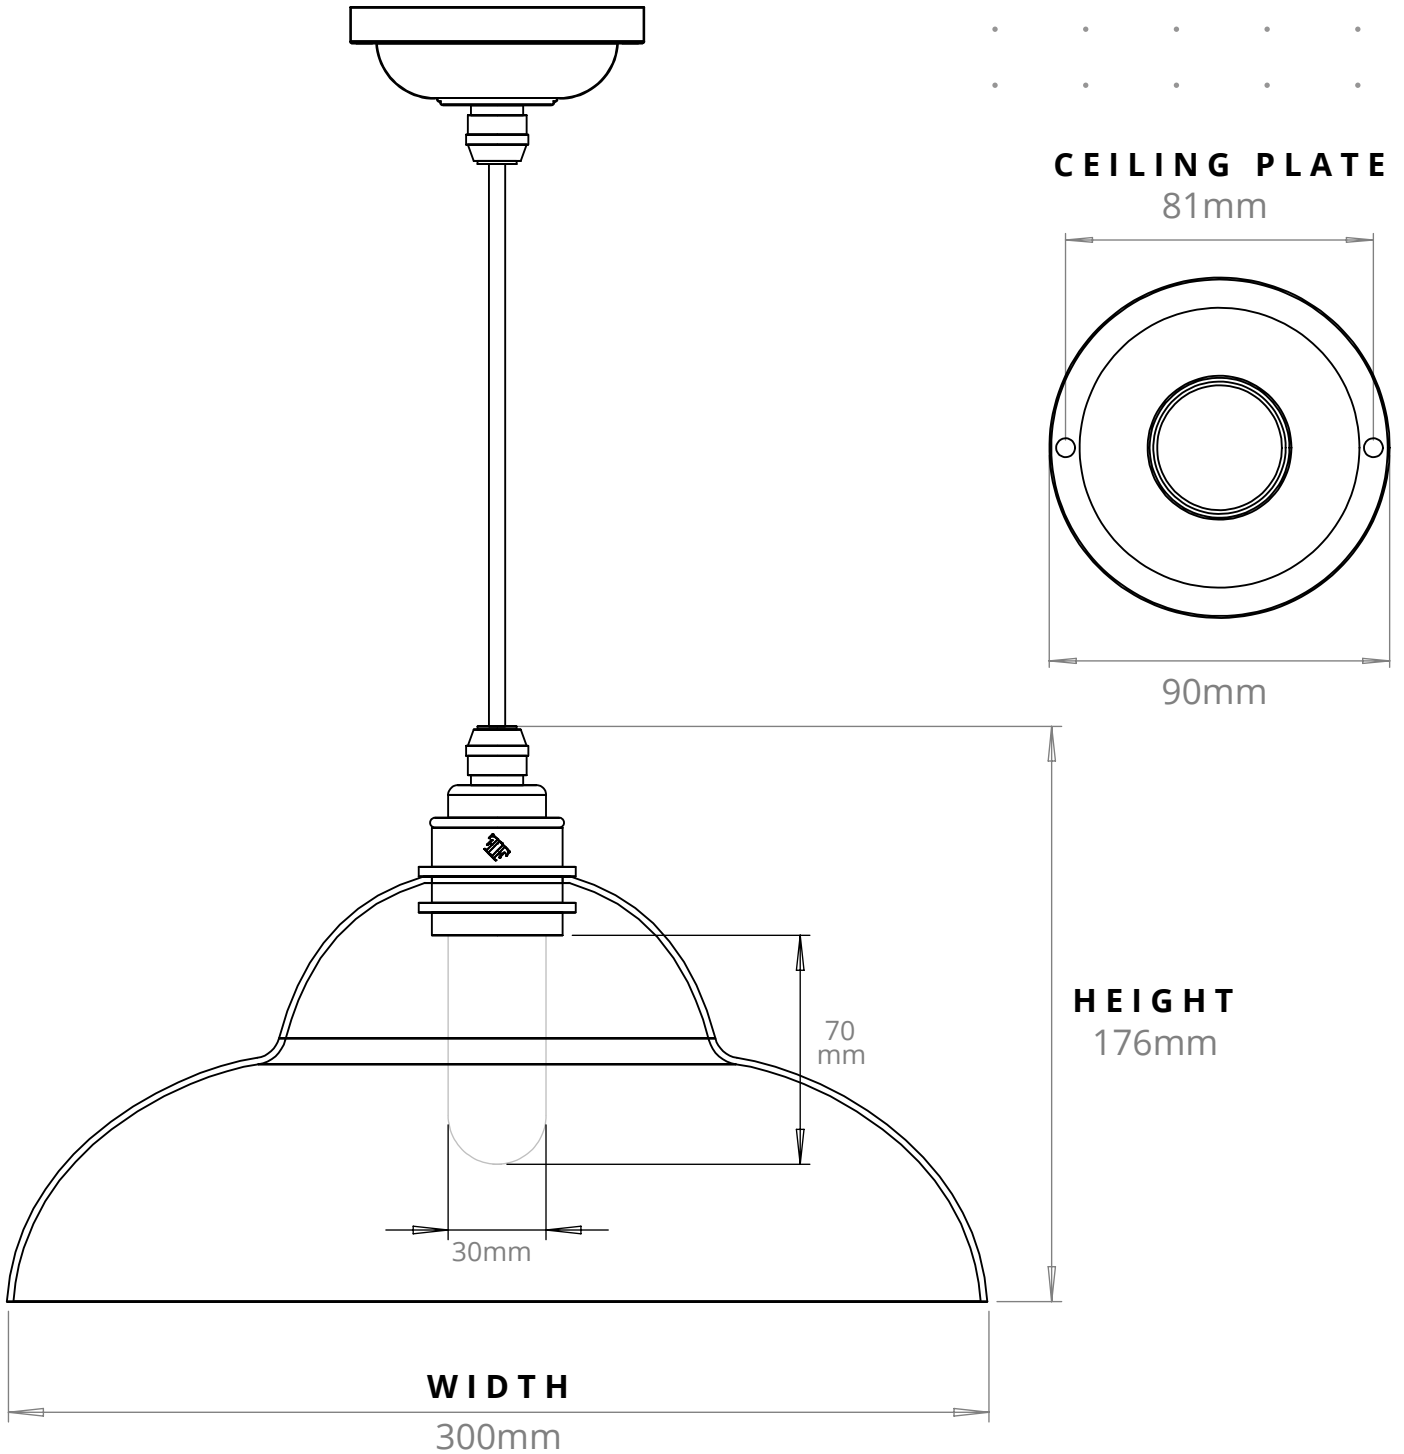

WYE VALLEY BATHROOM PENDANT
SKU: WY-BPN

SIZE	WEIGHT	LAMPHOLDER	MAX WATTAGE	IP RATING
EXTRA-LARGE	1080G	G9	8W	IP44

- All of our glass shades have a tolerance of 5mm and therefore weights may vary
- This product is supplied with a light source of energy class E