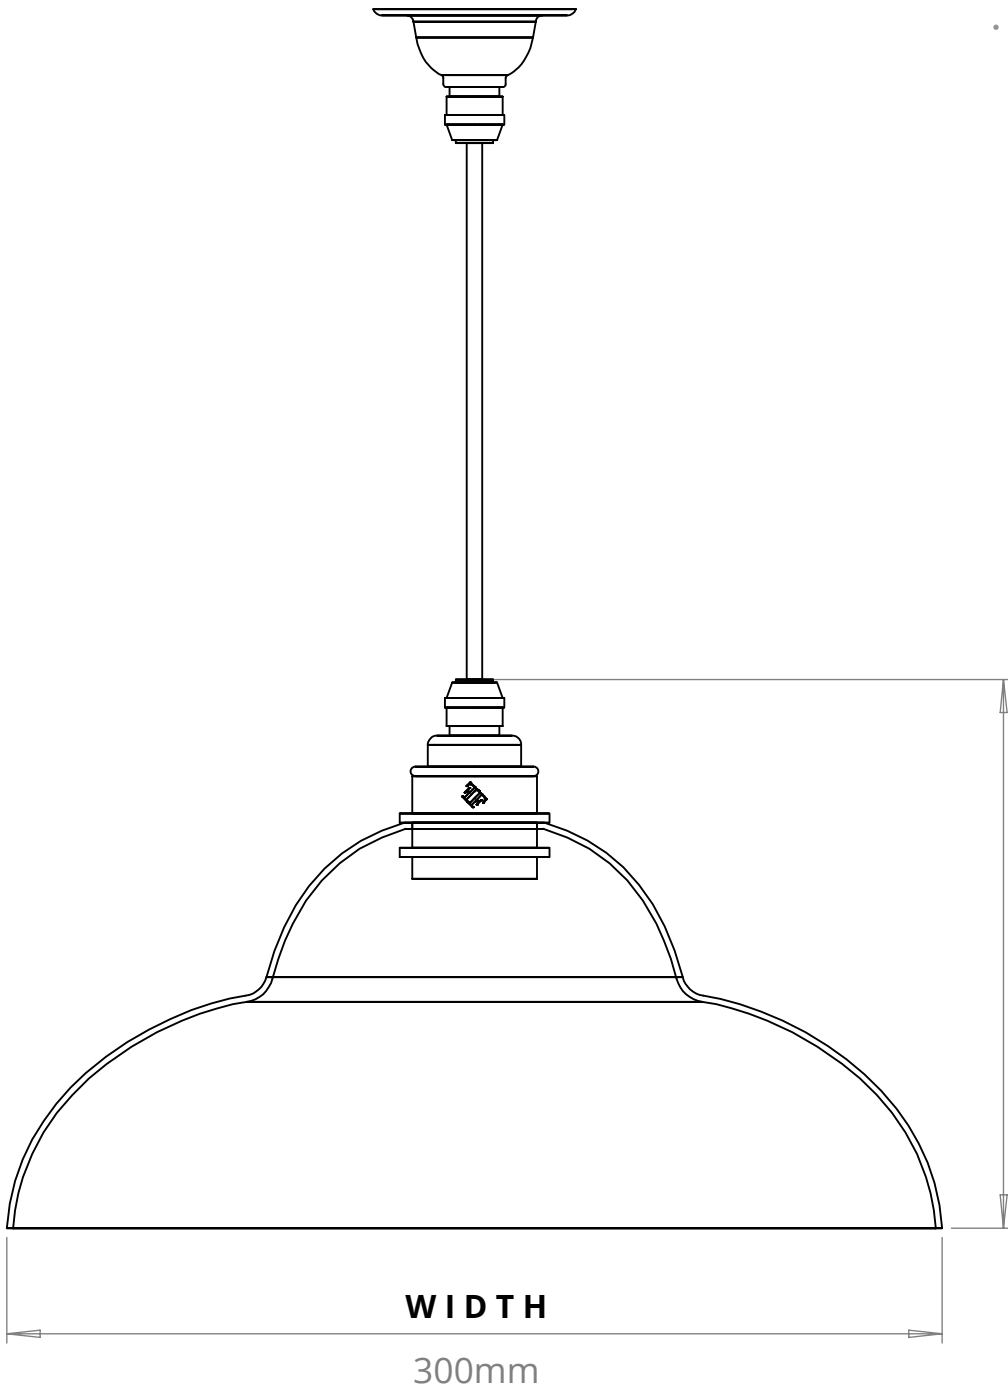

WYE VALLEY PENDANT
SKU: WY-PN

SIZE	WEIGHT	LAMPHOLDER	MAX WATTAGE	IP RATING
EXTRA-LARGE	890G	E27	8W	IP20

CEILING PLATE

■ All of our glass shades have a tolerance of 5mm and therefore weights may vary