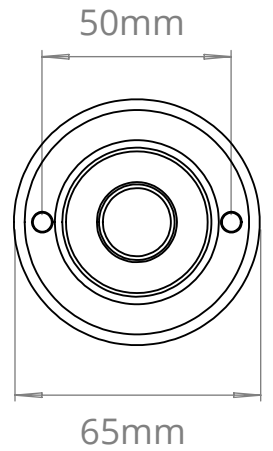

WYE VALLEY PENDANT
SKU: WY-PN

SIZE	WEIGHT	LAMPHOLDER	MAX WATTAGE	IP RATING
EXTRA-LARGE	890G	E27	8W	IP20

CEILING PLATE

■ All of our glass shades have a tolerance of 5mm and therefore weights may vary