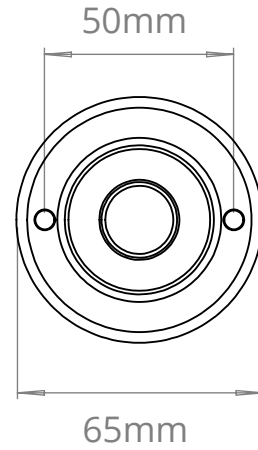

SIZE	WEIGHT (G)	LAMPHOLDER	MAX WATTAGE	IP RATING
ONE SIZE	2250G	E27	8W	IP20

CEILING PLATE

HEIGHT
460mm

WIDTH
163mm

- All of our glass shades have a tolerance of 5mm and therefore weights may vary
- This product is supplied with a light source of energy class G