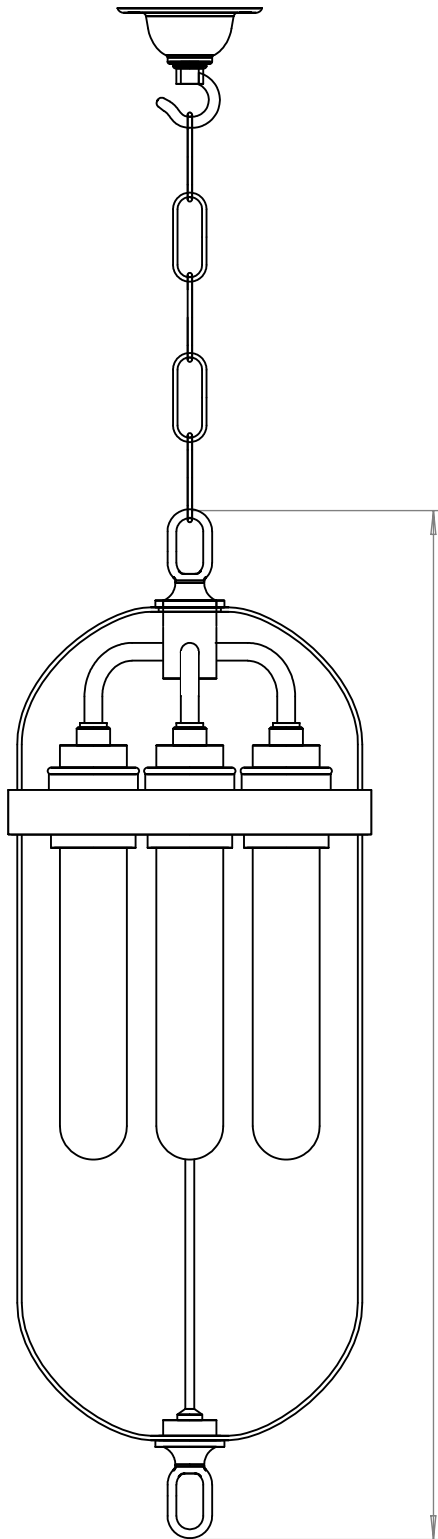

SIZE	WEIGHT (G)	LAMPHOLDER	MAX WATTAGE	IP RATING
ONE SIZE	2250G	E27	8W	IP20

CEILING PLATE

HEIGHT
460mm

WIDTH
163mm

- All of our glass shades have a tolerance of 5mm and therefore weights may vary
- This product is supplied with a light source of energy class G