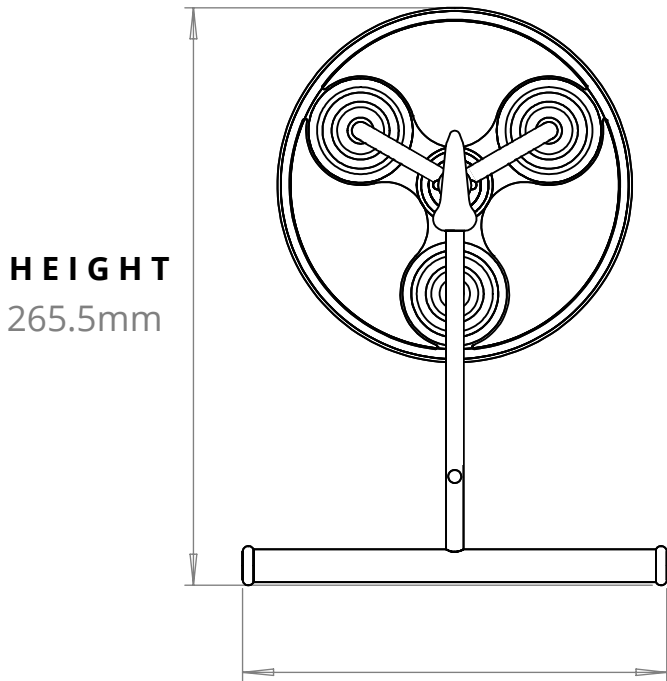

SIZE	WEIGHT (G)	LAMP HOLDER	MAX WATTAGE	IP RATING
ONE SIZE	2800G	E27	8W	IP20

HEIGHT
265.5mm

WIDTH
195mm

LENGTH
462mm

- All of our glass shades have a tolerance of 5mm and therefore weights may vary
- This product is supplied with a light source of energy class G