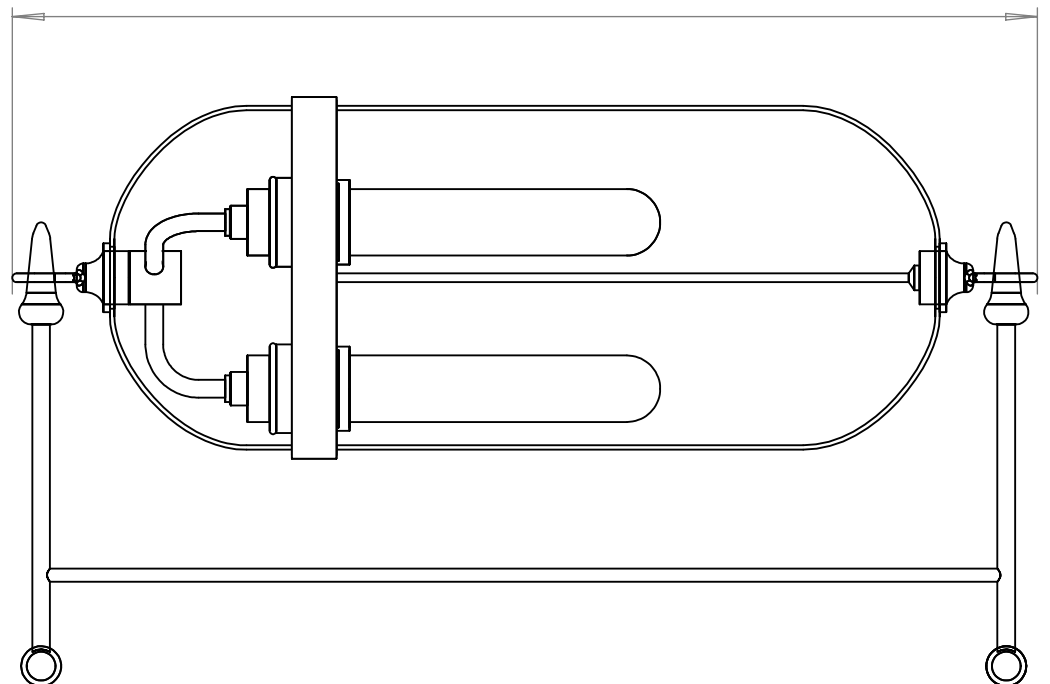

SIZE	WEIGHT (G)	LAMP HOLDER	MAX WATTAGE	IP RATING
ONE SIZE	2800G	E27	8W	IP20

HEIGHT
265.5mm

WIDTH
195mm

LENGTH
462mm

- All of our glass shades have a tolerance of 5mm and therefore weights may vary
- This product is supplied with a light source of energy class G