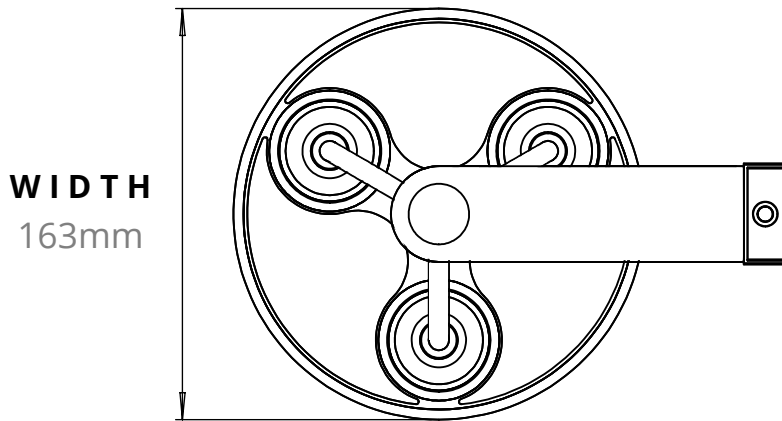

SIZE	WEIGHT (G)	LAMPHOLDER	MAX WATTAGE	IP RATING
ONE SIZE	3500G	E27	8W	IP20

PROJECTION
219mm

BACK PLATE

HEIGHT
524mm

- All of our glass shades have a tolerance of 5mm and therefore weights may vary
- This product is supplied with a light source of energy class G