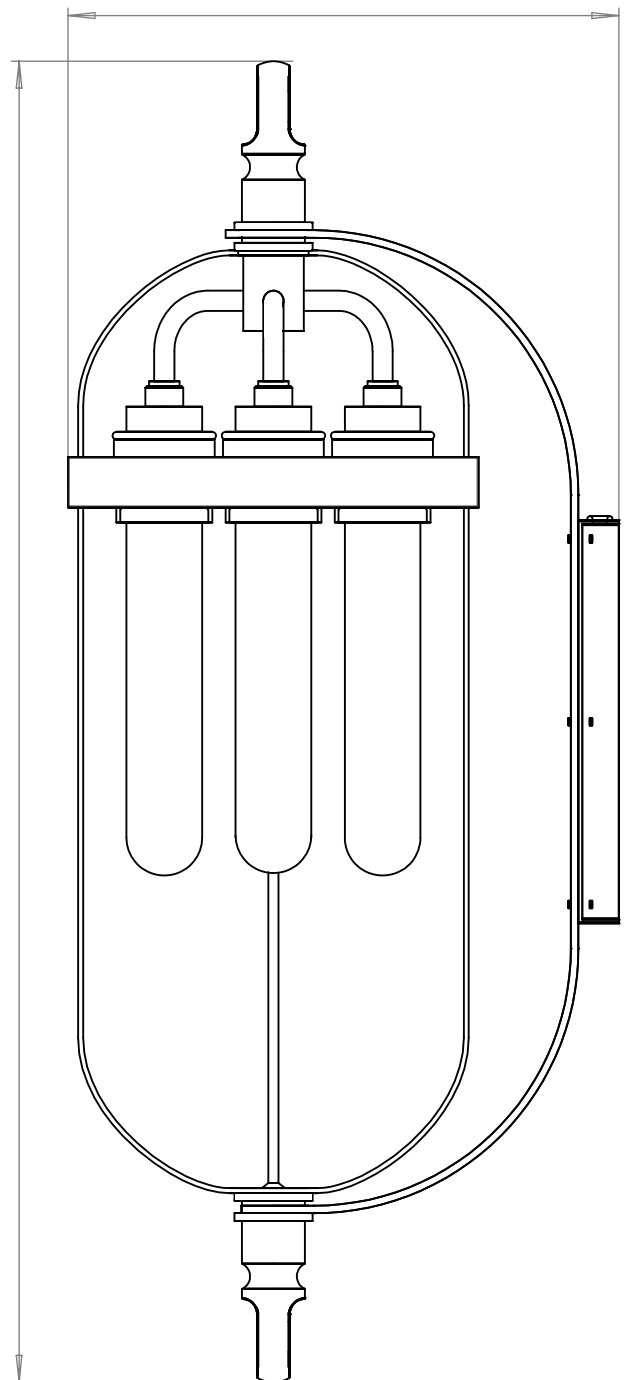

SIZE	WEIGHT (G)	LAMPHOLDER	MAX WATTAGE	IP RATING
ONE SIZE	3500G	E27	8W	IP20

PROJECTION
219mm

BACK PLATE

HEIGHT
524mm

- All of our glass shades have a tolerance of 5mm and therefore weights may vary
- This product is supplied with a light source of energy class G