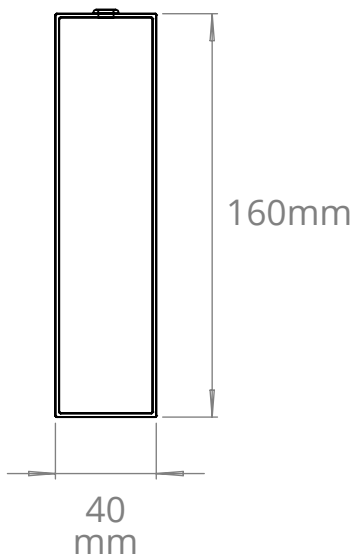

SIZE	WEIGHT (G)	LAMPHOLDER	MAX WATTAGE	IP RATING
ONE SIZE	3500G	E27	8W	IP20

PROJECTION
219mm

BACK PLATE

HEIGHT
524mm

- All of our glass shades have a tolerance of 5mm and therefore weights may vary
- This product is supplied with a light source of energy class G