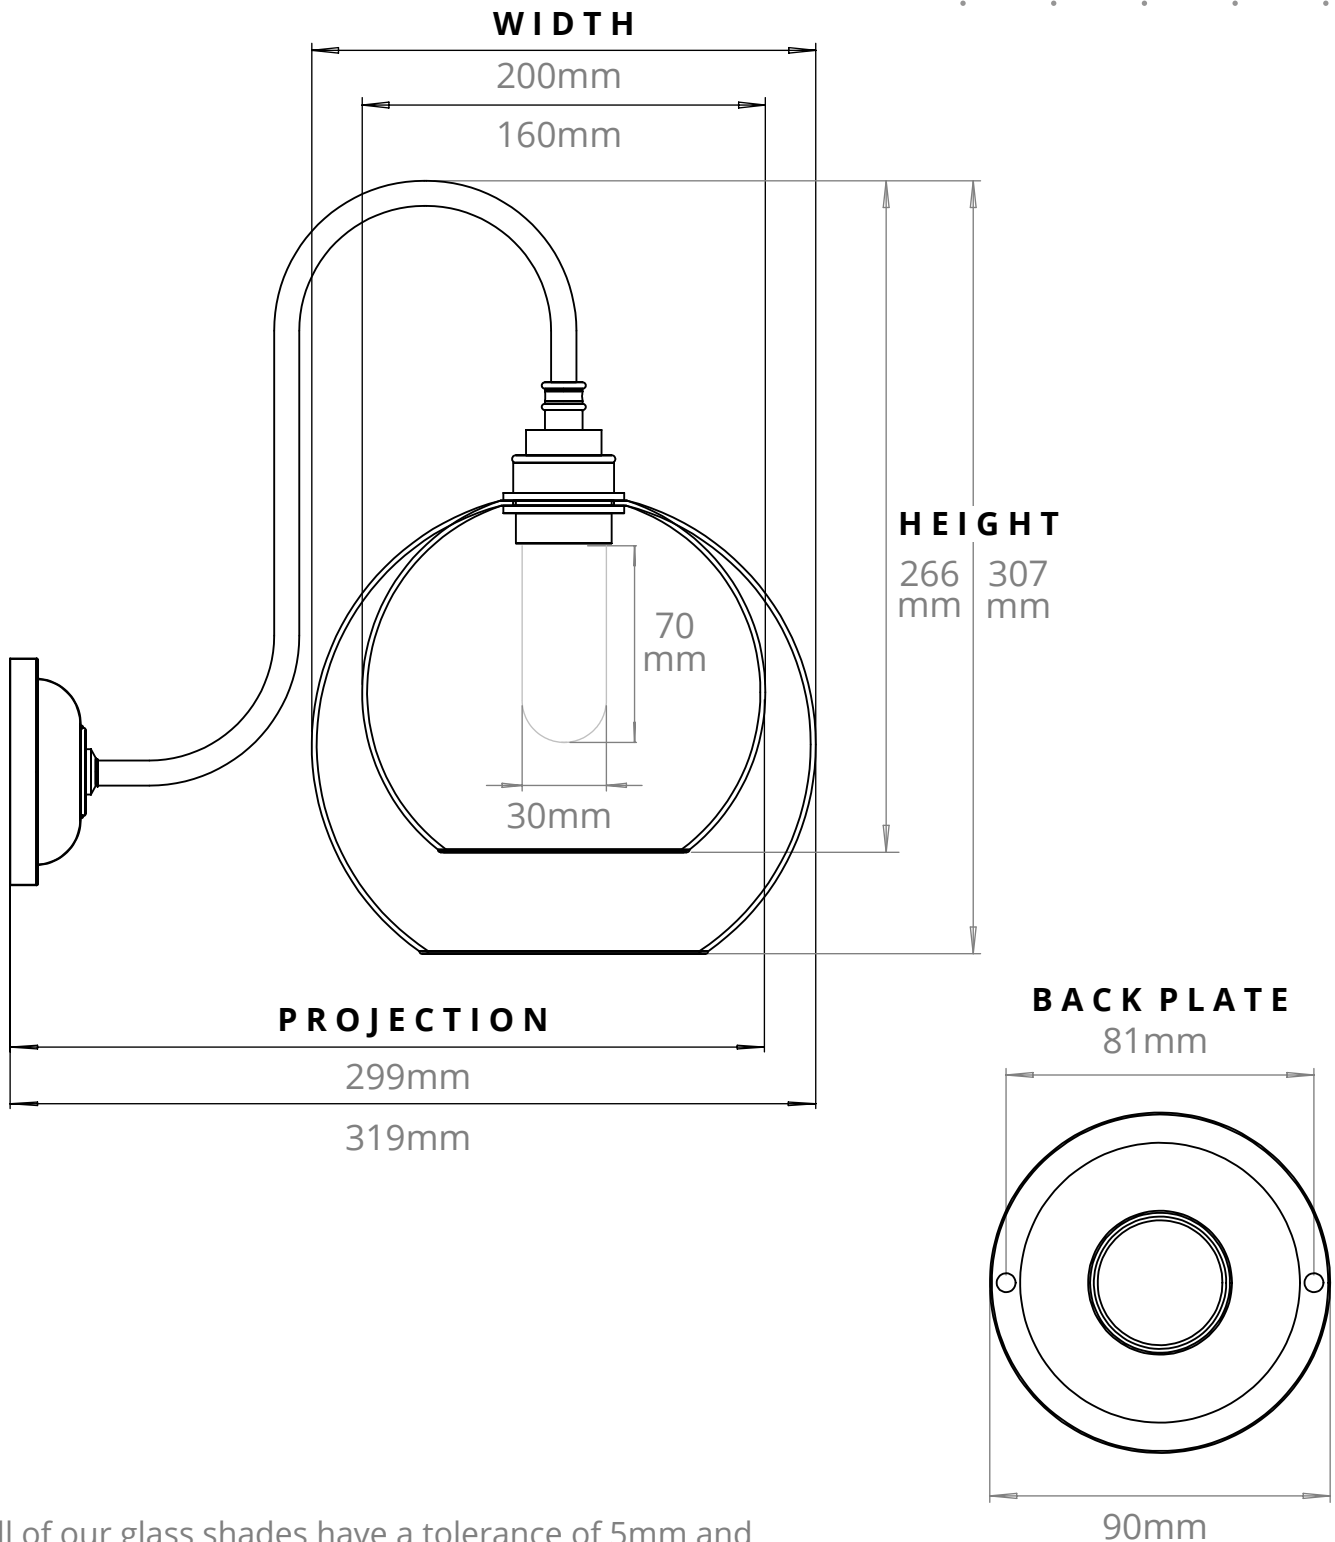

HEREFORD BATHROOM SWAN NECK WALL LIGHT
SKU: HE-BSN

SIZE	WEIGHT	LAMPHOLDER	MAX WATTAGE	IP RATING
MEDIUM	720G	G9	8W	IP44
LARGE	890G	G9	8W	IP44

- All of our glass shades have a tolerance of 5mm and therefore weights may vary
- This product is supplied with a light source of energy class E