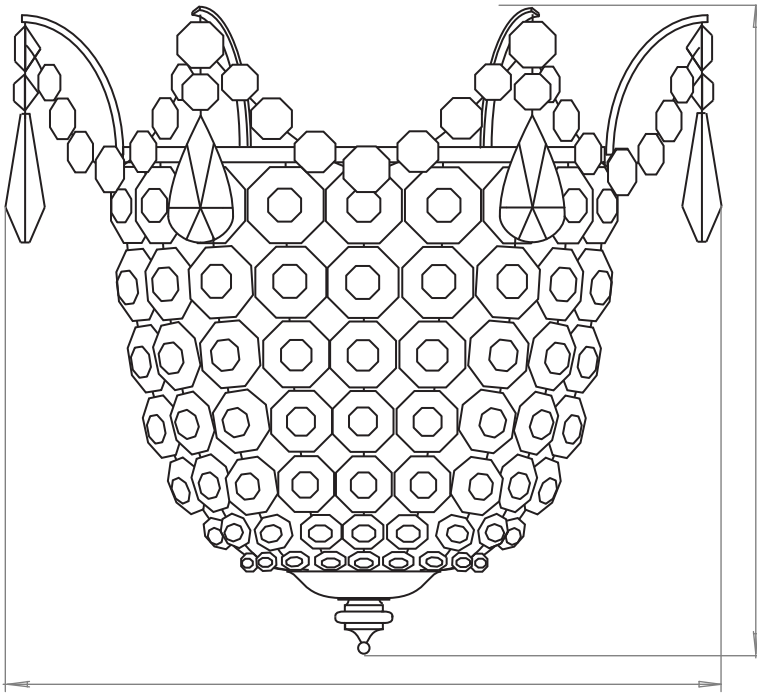

BRAMPTON WALL LIGHT CRYSTAL
SKU: BR-WL-CR

SIZE	WEIGHT	LAMPHOLDER	MAX WATTAGE	IP RATING
ONE SIZE	1200G	SBC	8W	IP20

PROJECTION
140mm

WIDTH
270mm

HEIGHT
255mm

BACK PLATE