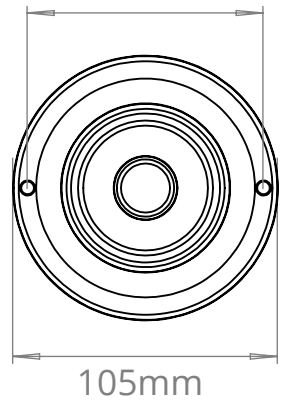

FAWLEY DOUBLE ARM CLASSIC WALL LIGHT
SKU: FA-2CL

SIZE	WEIGHT	LAMPHOLDER	MAX WATTAGE	IP RATING
ONE SIZE	874G	E27	8W	IP20

BACK PLATE
94mm

WIDTH
426mm