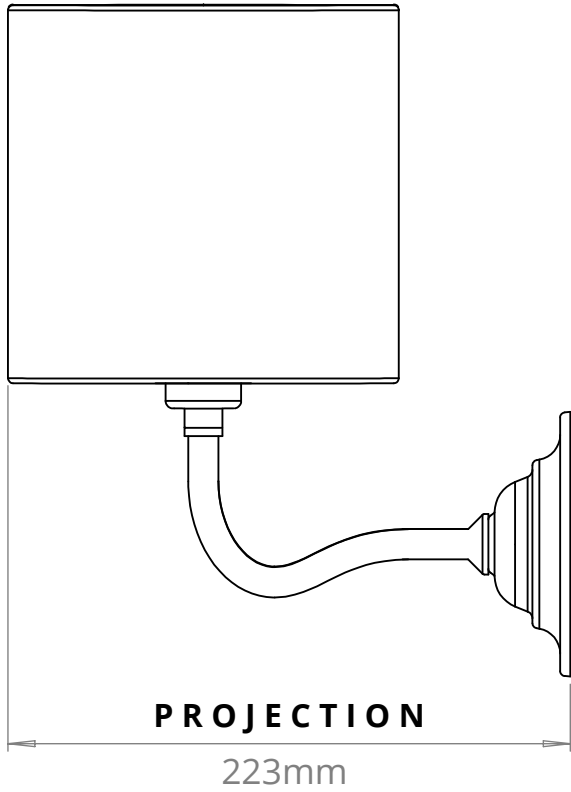

FAWLEY DOUBLE ARM CLASSIC WALL LIGHT
SKU: FA-2CL

SIZE	WEIGHT	LAMPHOLDER	MAX WATTAGE	IP RATING
ONE SIZE	874G	E27	8W	IP20

BACK PLATE
94mm

WIDTH
426mm