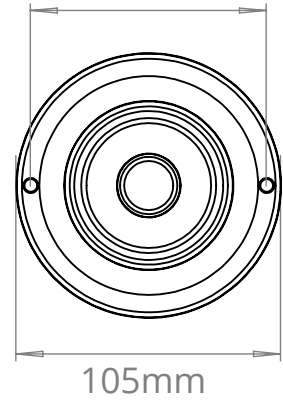

FAWLEY CLASSIC WALL LIGHT
SKU: FA-CL

SIZE	WEIGHT	LAMPHOLDER	MAX WATTAGE	IP RATING
ONE SIZE	470G	E27	8W	IP20

PROJECTION
171mm

HEIGHT
268mm

BACK PLATE
94mm

105mm

SHADE

WIDTH
200mm

HEIGHT
150mm