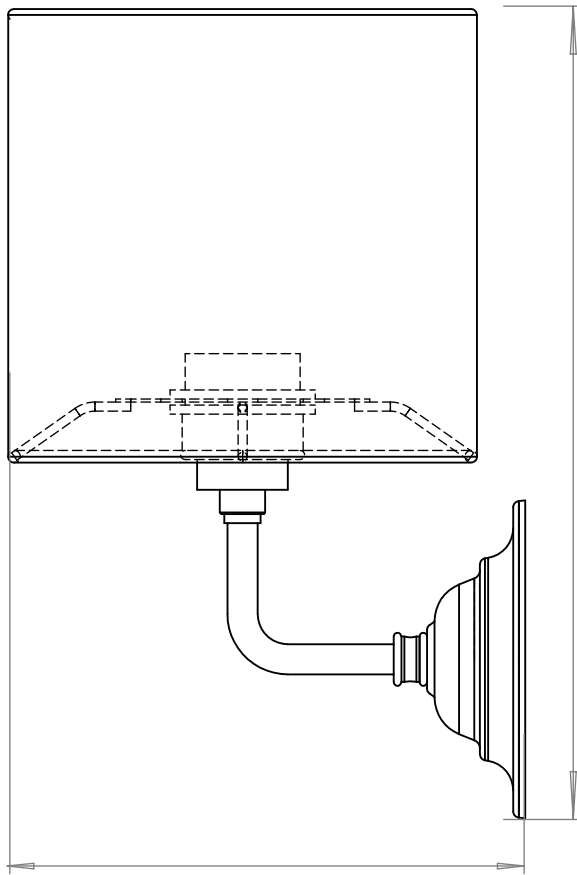

FAWLEY CLASSIC WALL LIGHT
SKU: FA-CL

SIZE	WEIGHT	LAMPHOLDER	MAX WATTAGE	IP RATING
ONE SIZE	470G	E27	8W	IP20

PROJECTION
171mm

HEIGHT
268mm

BACK PLATE
94mm

105mm

SHADE

WIDTH
200mm

HEIGHT
150mm