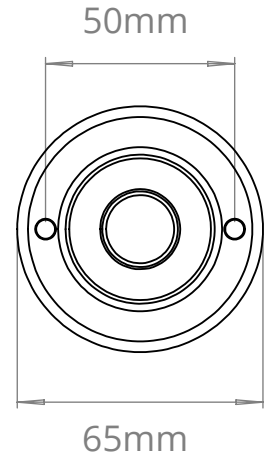

SIZE	WEIGHT	LAMPHOLDER	MAX WATTAGE	IP RATING
MEDIUM	800G	E27	8W	IP20

CEILING PLATE

■ Our Copper Gorsley shades are all handmade so there may be a slight variation in weight and dimensions