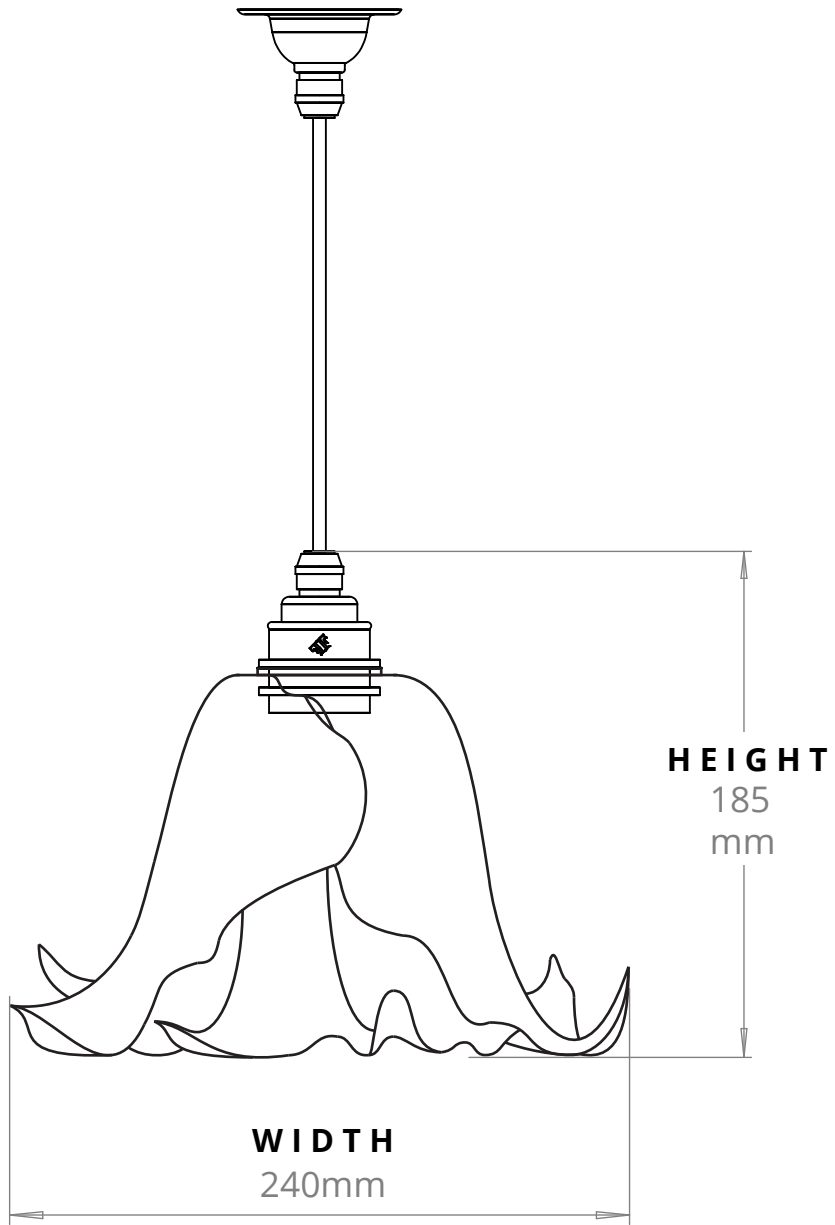

SIZE	WEIGHT	LAMPHOLDER	MAX WATTAGE	IP RATING
MEDIUM	800G	E27	8W	IP20

CEILING PLATE

■ Our Copper Gorsley shades are all handmade so there may be a slight variation in weight and dimensions