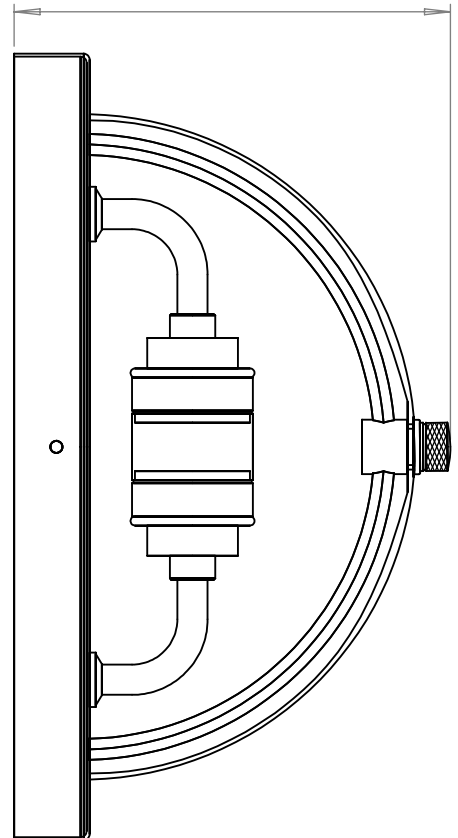

GRAFTON BATHROOM FLUSH MOUNT
SKU: GR-BFM

SIZE	WEIGHT	LAMPHOLDER	MAX WATTAGE	IP RATING
ONE SIZE	1800G	G9	8W	IP44

WIDTH
260mm

PROJECTION
155mm

- All of our glass shades have a tolerance of 5mm and therefore weights may vary
- This product is supplied with a light source of energy class E