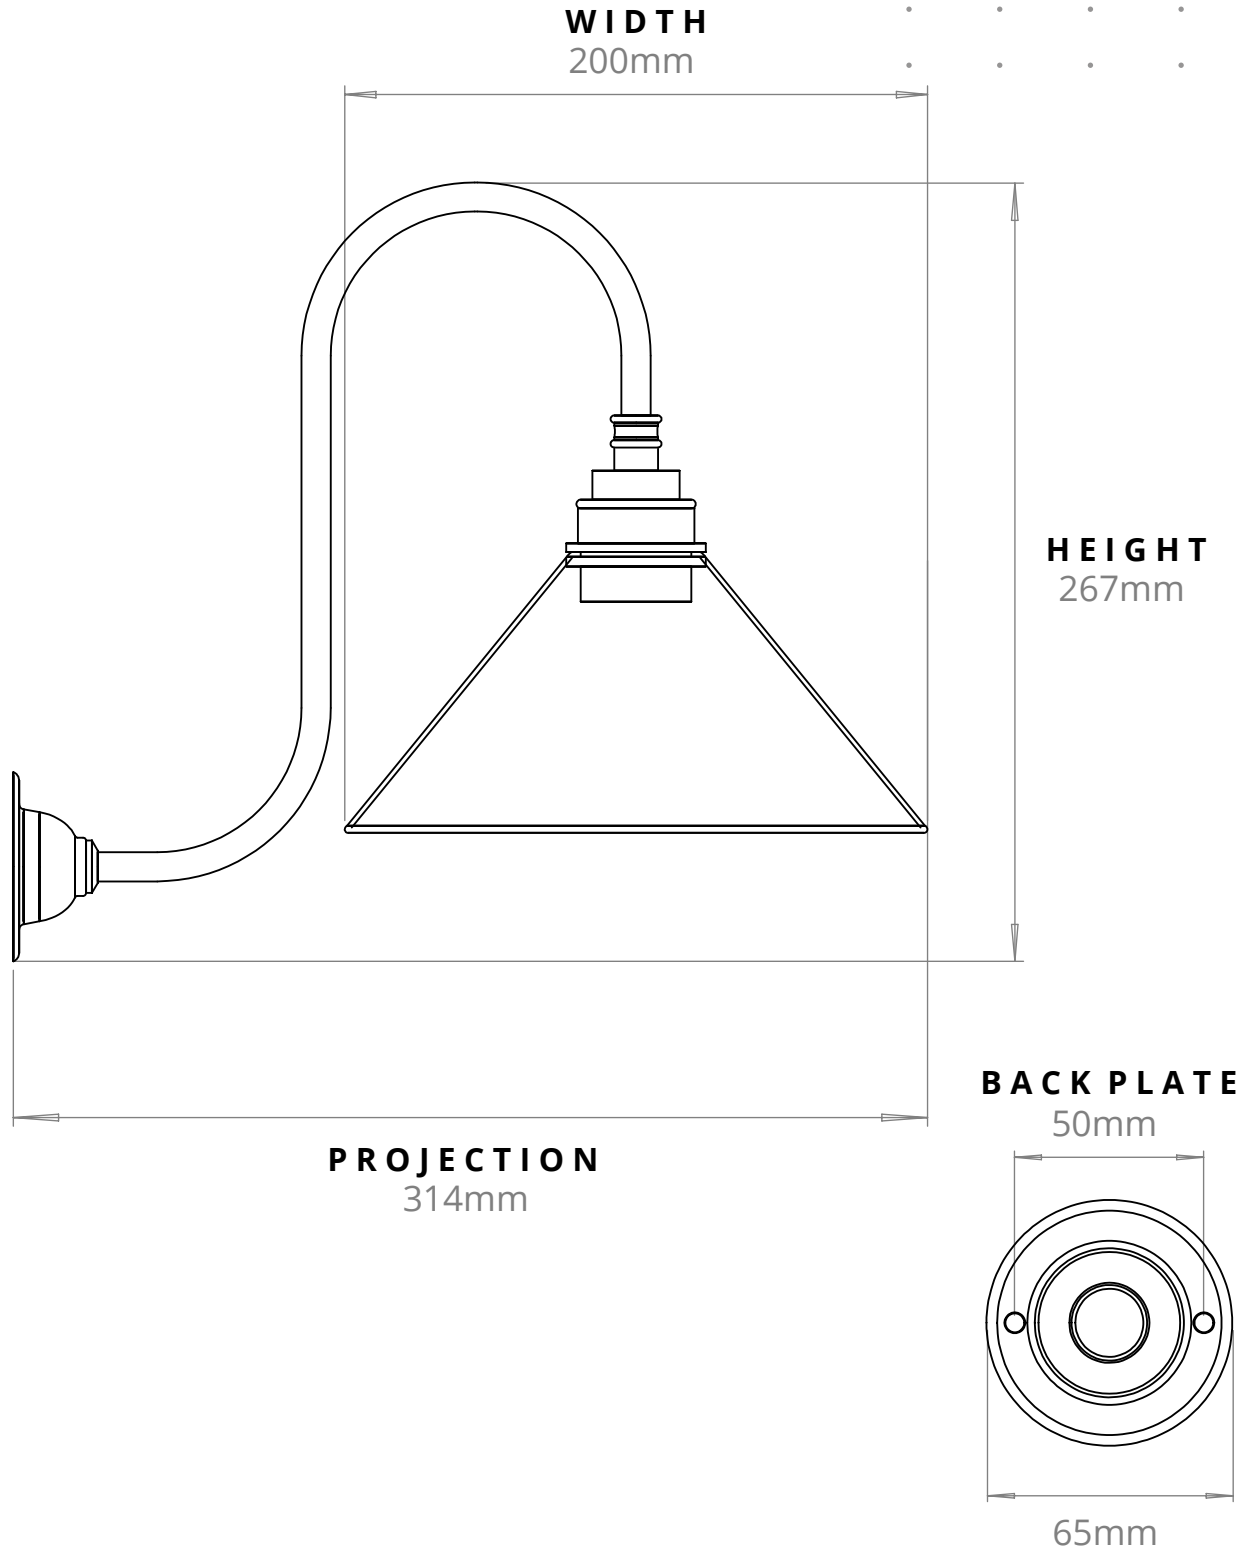

HAY SWAN NECK WALL LIGHT
SKU: HA-SN

| SIZE | WEIGHT | LAMPHOLDER | MAX WATTAGE | IP RATING |
|--------|--------|------------|-------------|-----------|
| MEDIUM | 650G | E27 | 8W | IP20 |

■ All of our glass shades have a tolerance of 5mm and therefore weights may vary