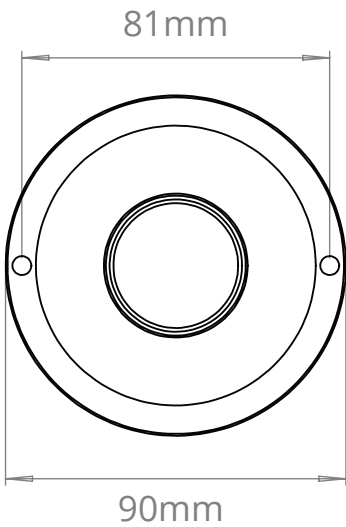

HEREFORD 3 WAY DISH CLUSTER
SKU: HE-D3

SIZE	WEIGHT	LAMPHOLDER	MAX WATTAGE	IP RATING
LARGE	1830G	E27	8W	IP20

HEIGHT
1265mm

CEILING PLATE

WIDTH
400mm

- This product is supplied with 1 metre of flex as standard
- All of our glass shades have a tolerance of 5mm and therefore weights may vary