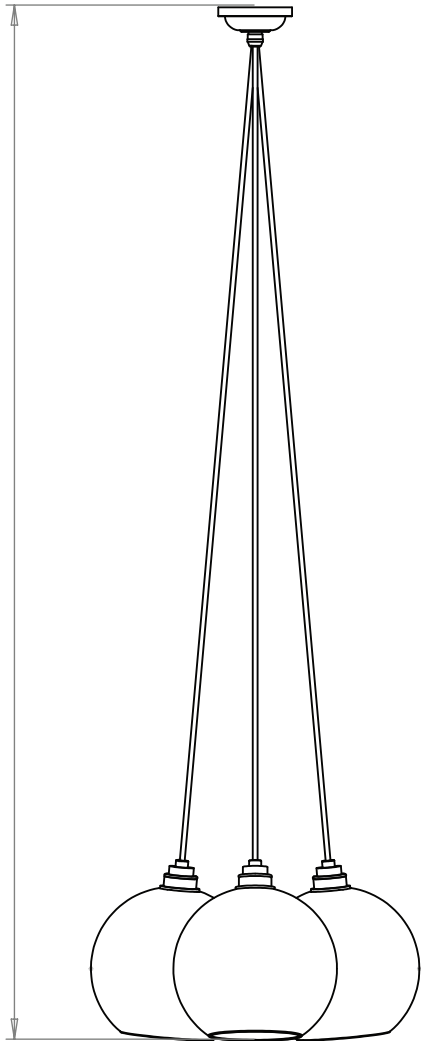

HEREFORD 3 WAY DISH CLUSTER
SKU: HE-D3

SIZE	WEIGHT	LAMPHOLDER	MAX WATTAGE	IP RATING
LARGE	1830G	E27	8W	IP20

HEIGHT
1265mm

CEILING PLATE

WIDTH
400mm

- This product is supplied with 1 metre of flex as standard
- All of our glass shades have a tolerance of 5mm and therefore weights may vary