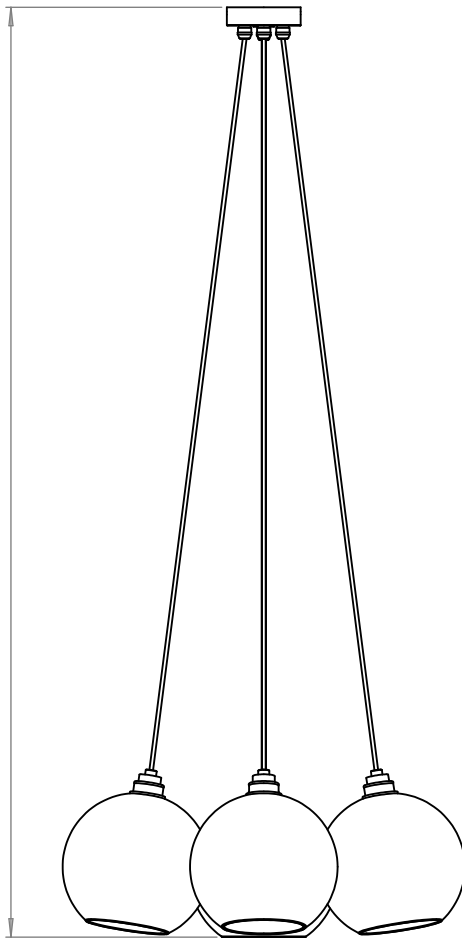

HEREFORD 7 WAY DISH CLUSTER
SKU: HE-L-D7

SIZE	WEIGHT	LAMPHOLDER	MAX WATTAGE	IP RATING
LARGE	4270G	E27	8W	IP20

HEIGHT
1260mm

CEILING PLATE

WIDTH
600mm

- This product is supplied with 1 metre of flex as standard
- All of our glass shades have a tolerance of 5mm and therefore weights may vary