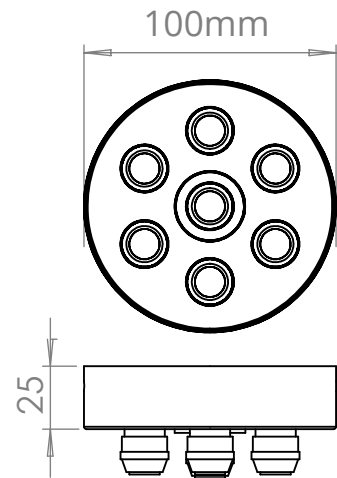

HEREFORD 7 WAY DISH CLUSTER
SKU: HE-L-D7

SIZE	WEIGHT	LAMPHOLDER	MAX WATTAGE	IP RATING
LARGE	4270G	E27	8W	IP20

HEIGHT
1260mm

CEILING PLATE

WIDTH
600mm

- This product is supplied with 1 metre of flex as standard
- All of our glass shades have a tolerance of 5mm and therefore weights may vary