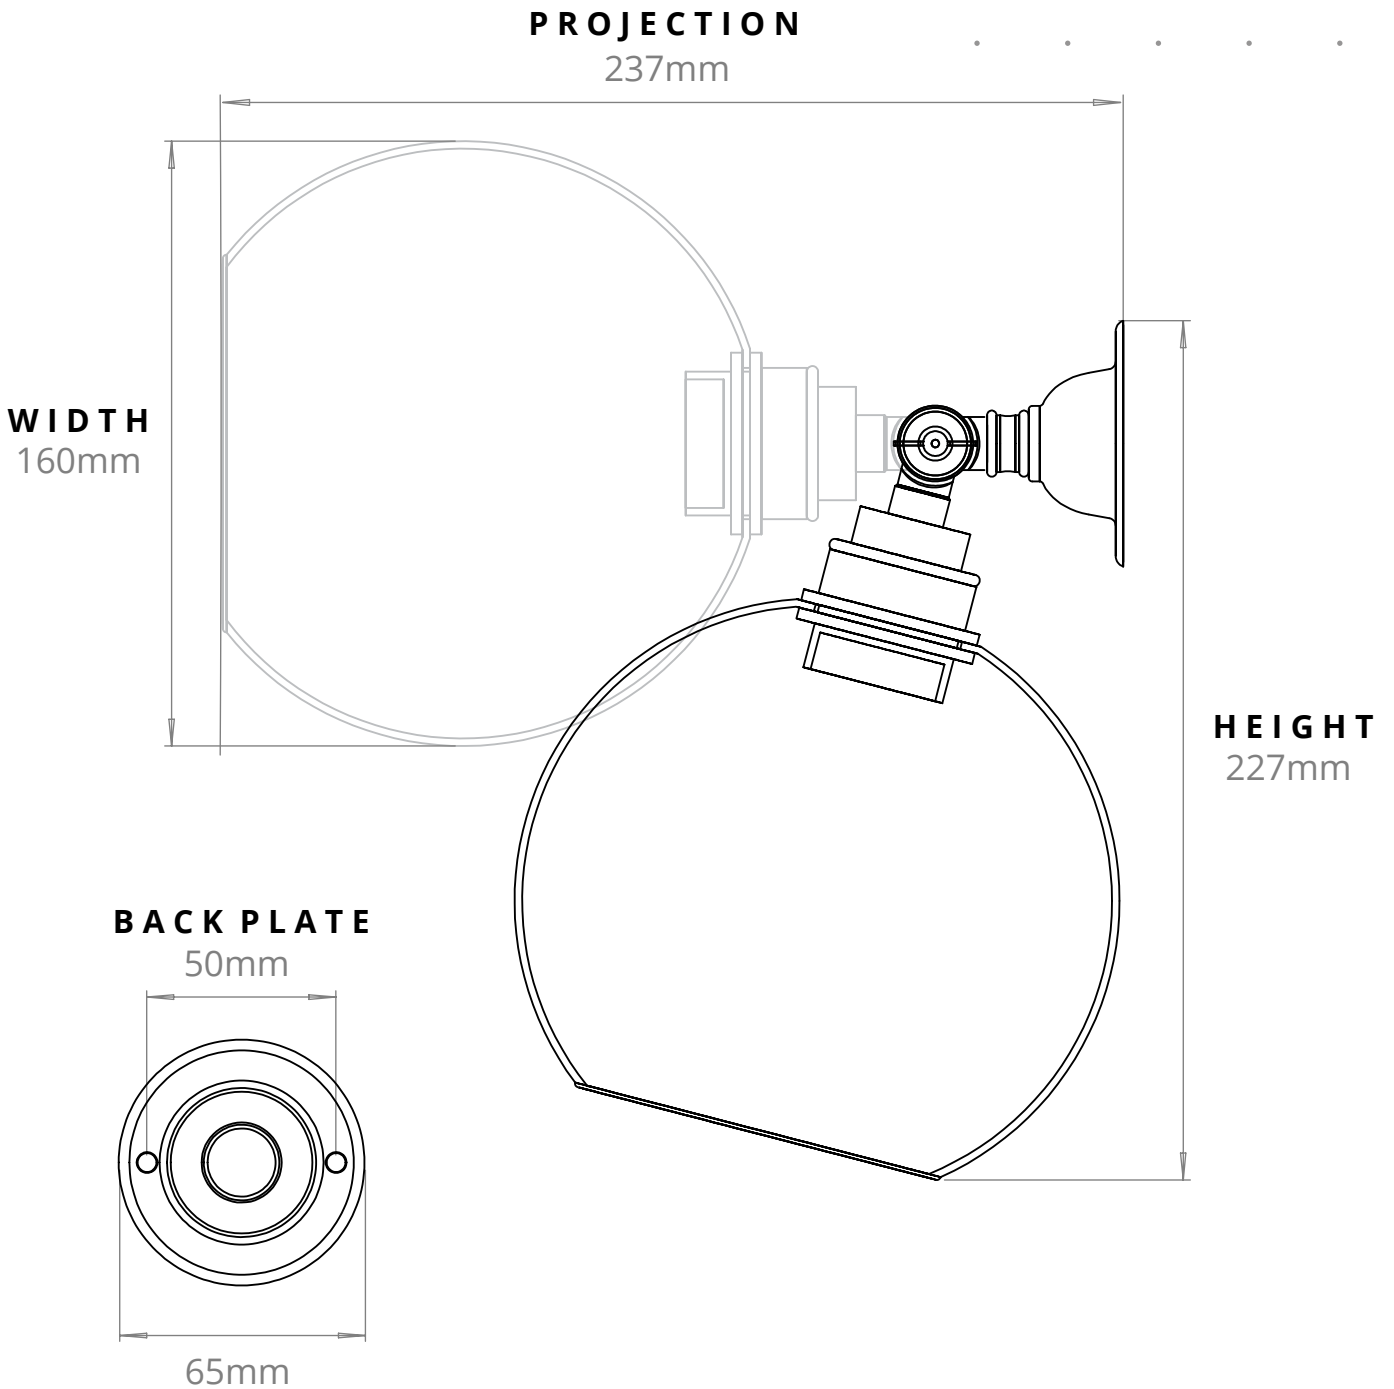

HEREFORD ADJUSTABLE SPOTLIGHT
SKU:HE-SPL

SIZE	WEIGHT	LAMPHOLDER	MAX WATTAGE	IP RATING
MEDIUM	455G	E27	8W	IP20

■ All of our glass shades have a tolerance of 5mm and therefore weights may vary