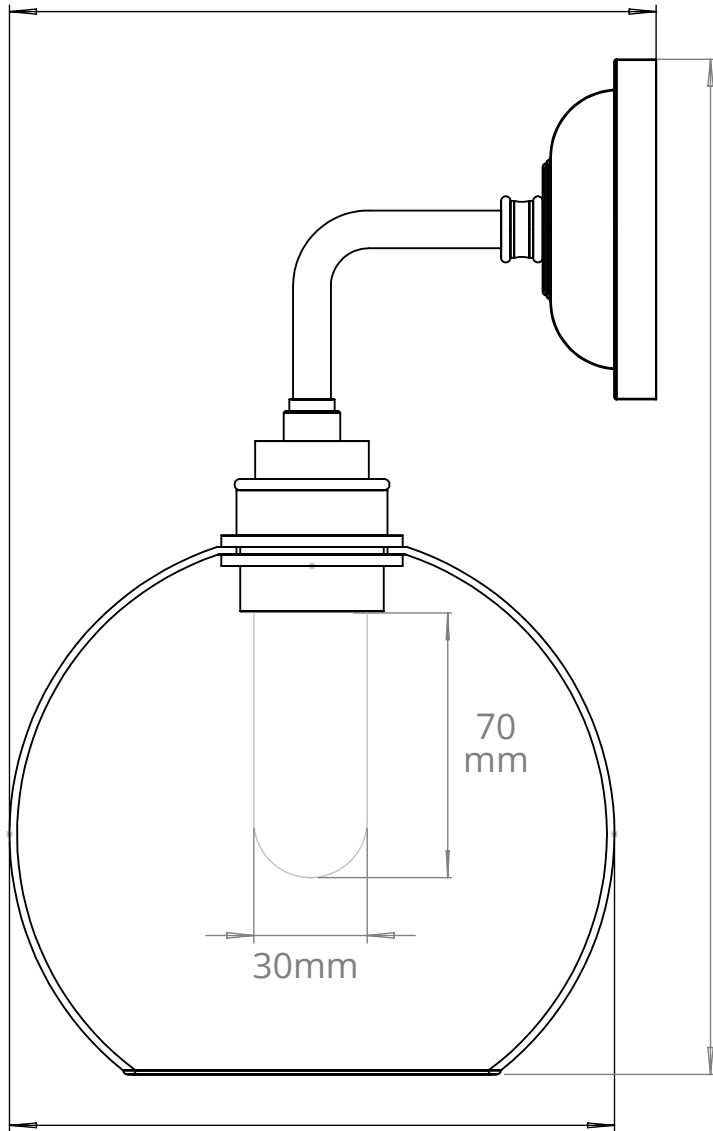

HEREFORD BATHROOM CONTEMPORARY WALL LIGHT
SKU: HE-BCW

SIZE	WEIGHT	LAMPHOLDER	MAX WATTAGE	IP RATING
MEDIUM	635G	G9	8W	IP44

PROJECTION

171mm

HEIGHT

268mm

BACK PLATE

81mm

WIDTH

160mm

90mm

- All of our glass shades have a tolerance of 5mm and therefore weights may vary
- This product is supplied with a light source of energy class E