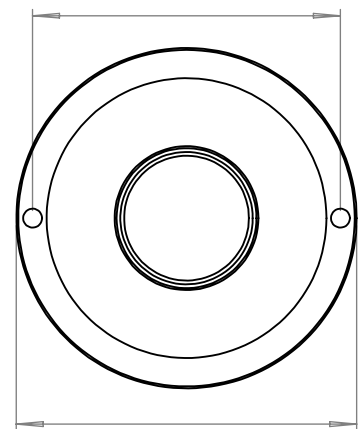

HEREFORD BATHROOM CONTEMPORARY WALL LIGHT
SKU: HE-BCW

SIZE	WEIGHT	LAMPHOLDER	MAX WATTAGE	IP RATING
MEDIUM	635G	G9	8W	IP44

PROJECTION

171mm

HEIGHT

268mm

BACK PLATE

81mm

WIDTH

160mm

90mm

- All of our glass shades have a tolerance of 5mm and therefore weights may vary
- This product is supplied with a light source of energy class E