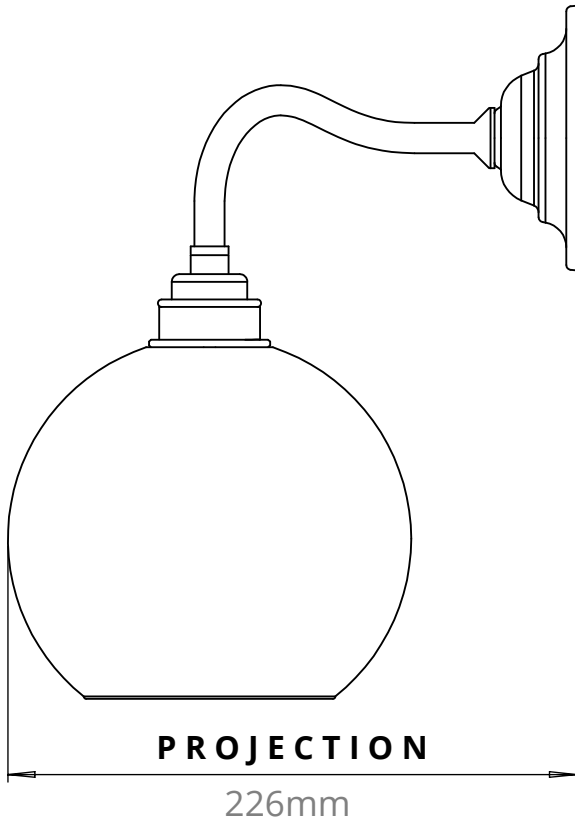

HEREFORD DOUBLE ARM WALL LIGHT
SKU: HE-2CL

SIZE	WEIGHT	LAMPHOLDER	MAX WATTAGE	IP RATING
MEDIUM	1045G	E27	8W	IP20

■ All of our glass shades have a tolerance of 5mm and therefore weights may vary