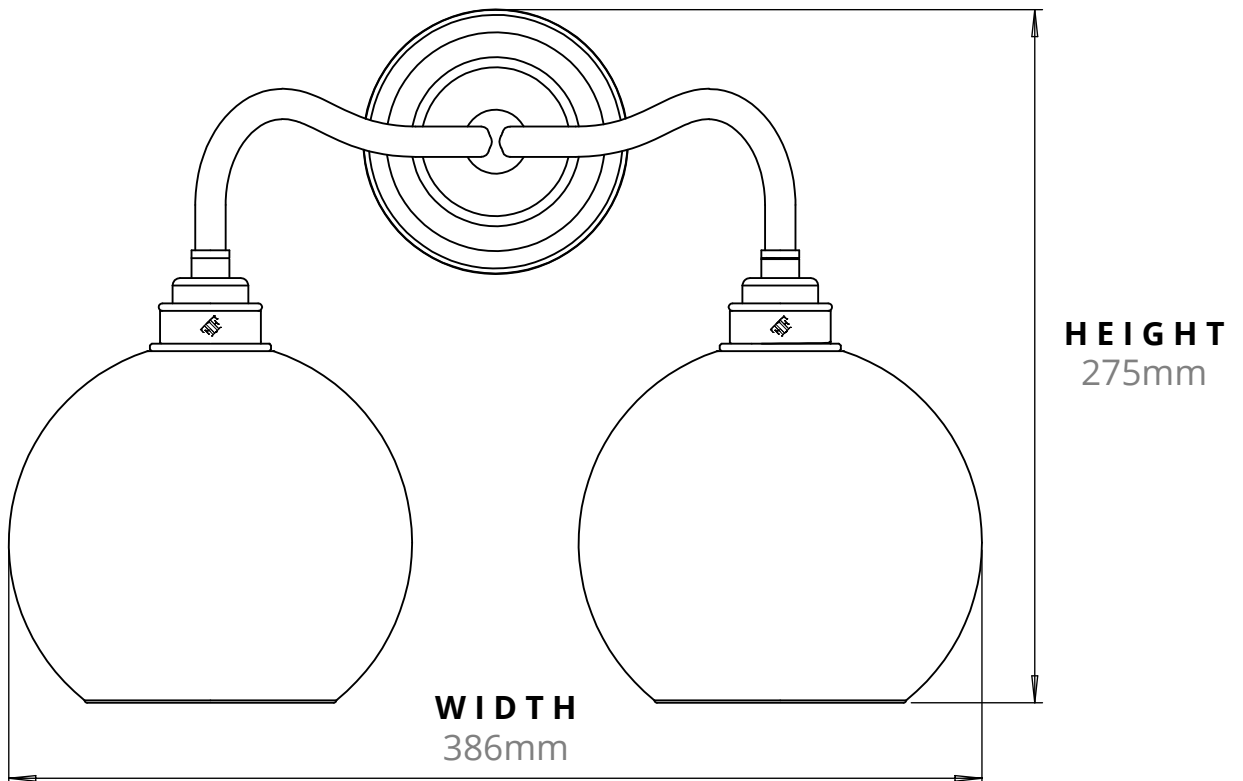

HEREFORD DOUBLE ARM WALL LIGHT
SKU: HE-2CL

SIZE	WEIGHT	LAMPHOLDER	MAX WATTAGE	IP RATING
MEDIUM	1045G	E27	8W	IP20

■ All of our glass shades have a tolerance of 5mm and therefore weights may vary