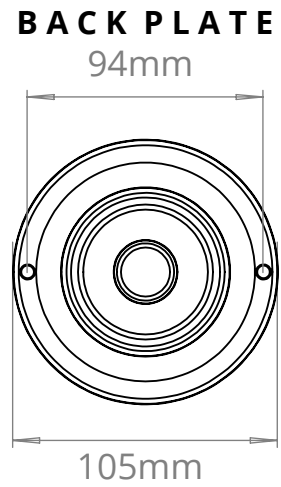

HEREFORD DOUBLE ARM WALL LIGHT
SKU: HE-2CL

SIZE	WEIGHT	LAMPHOLDER	MAX WATTAGE	IP RATING
MEDIUM	1045G	E27	8W	IP20

■ All of our glass shades have a tolerance of 5mm and therefore weights may vary