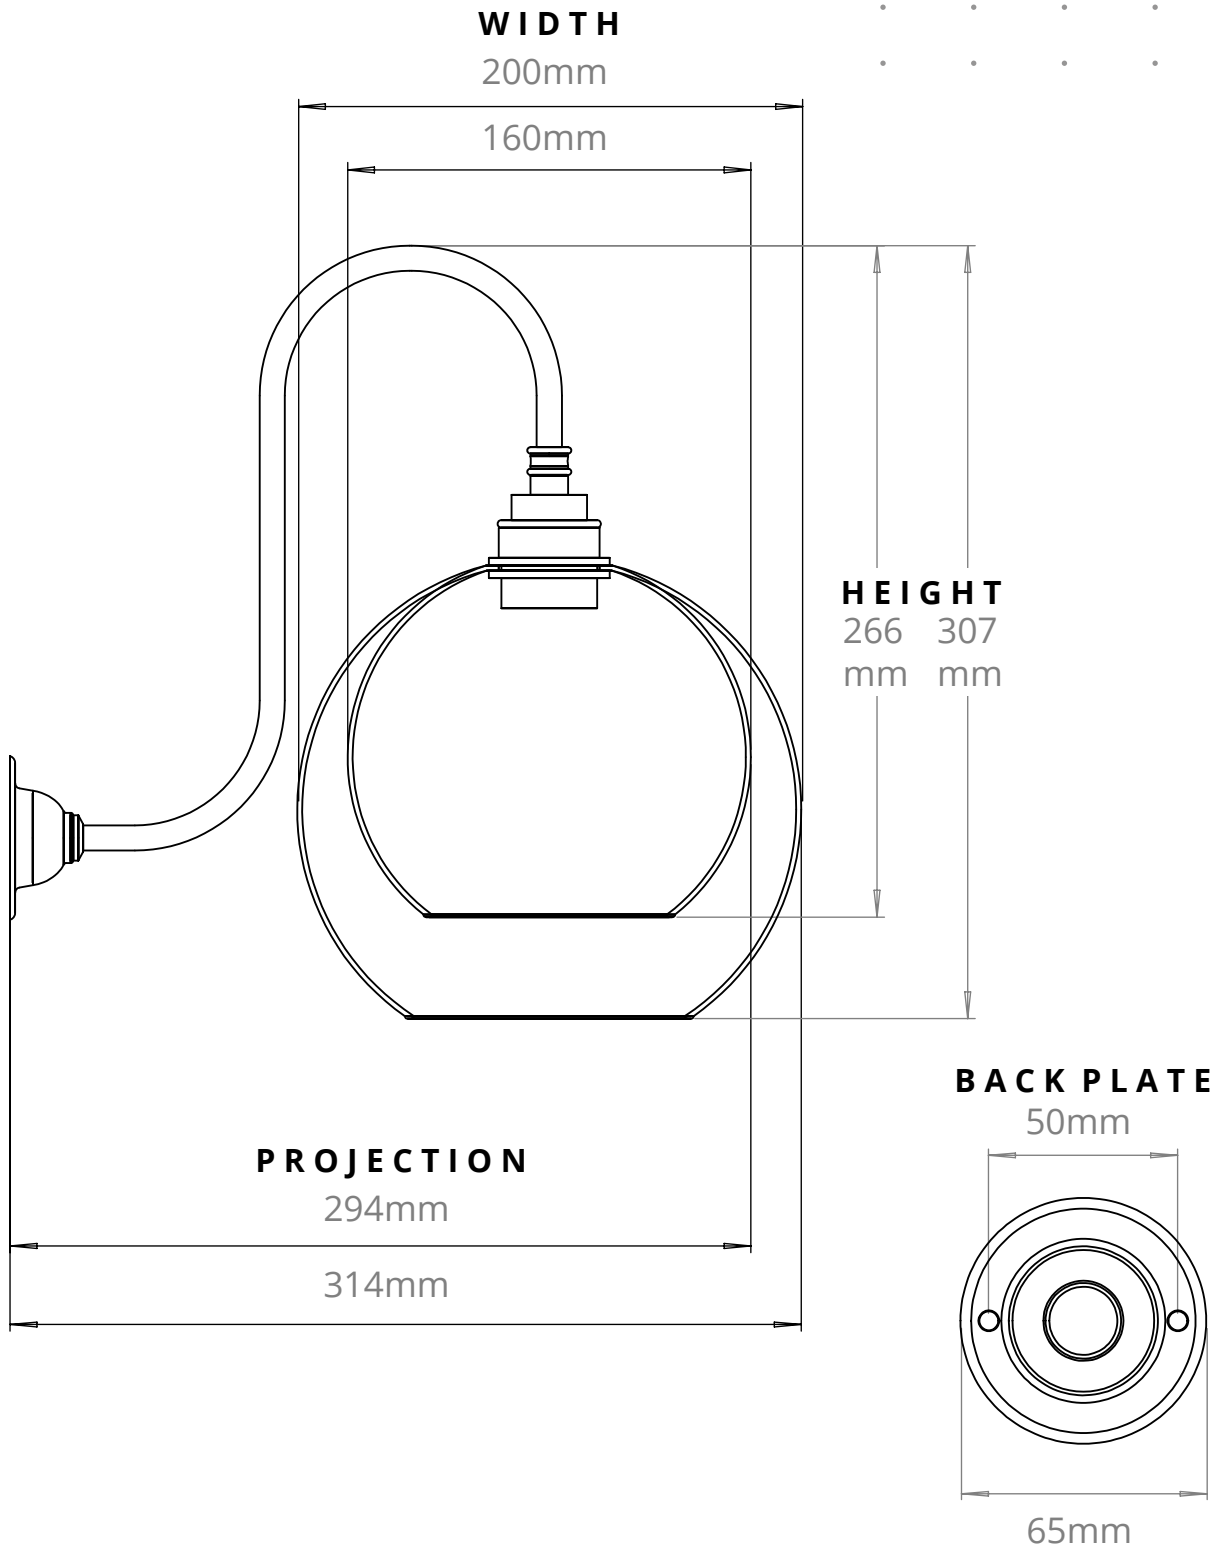

HEREFORD SWAN NECK WALL LIGHT
SKU:HE-SN

SIZE	WEIGHT	LAMP HOLDER	MAX WATTAGE	IP RATING
MEDIUM	555 G	E27	8 W	IP20
LARGE	725 G	E27	8 W	IP20

■ All of our glass shades have a tolerance of 5mm and therefore weights may vary