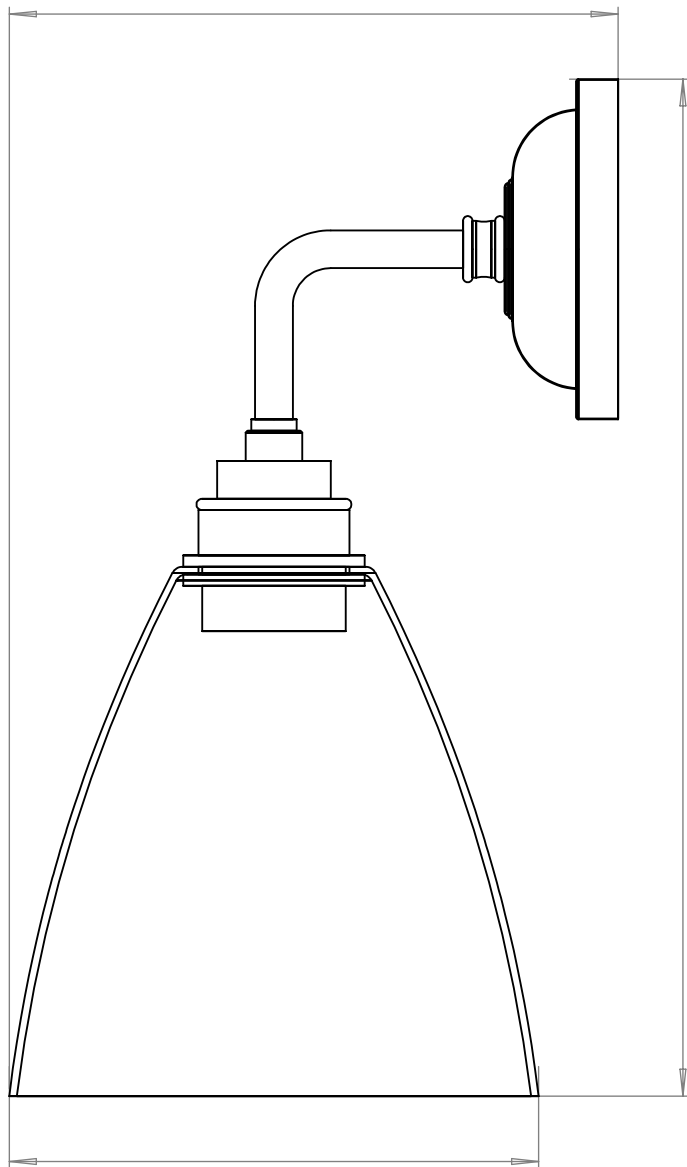

**LEDBURY CONTEMPORARY WALL LIGHT**  
SKU:LE-CWL

SIZE	WEIGHT	LAMPHOLDER	MAX WATTAGE	IP RATING
MEDIUM	420G	E27	8W	IP20

**BACK PLATE**

81mm

90mm

**PROJECTION**

161mm

**HEIGHT**

269mm

**WIDTH**

140mm

■ All of our glass shades have a tolerance of 5mm and therefore weights may vary