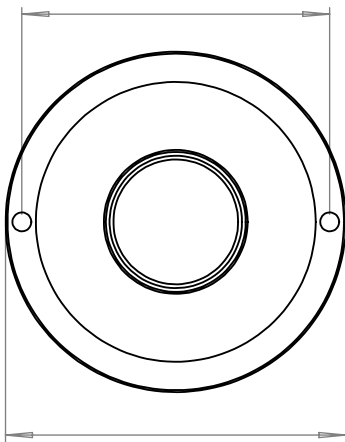

**LEDBURY CONTEMPORARY WALL LIGHT**  
SKU:LE-CWL

SIZE	WEIGHT	LAMPHOLDER	MAX WATTAGE	IP RATING
MEDIUM	420G	E27	8W	IP20

**BACK PLATE**

81mm

90mm

**PROJECTION**

161mm

**HEIGHT**

269mm

**WIDTH**

140mm

■ All of our glass shades have a tolerance of 5mm and therefore weights may vary