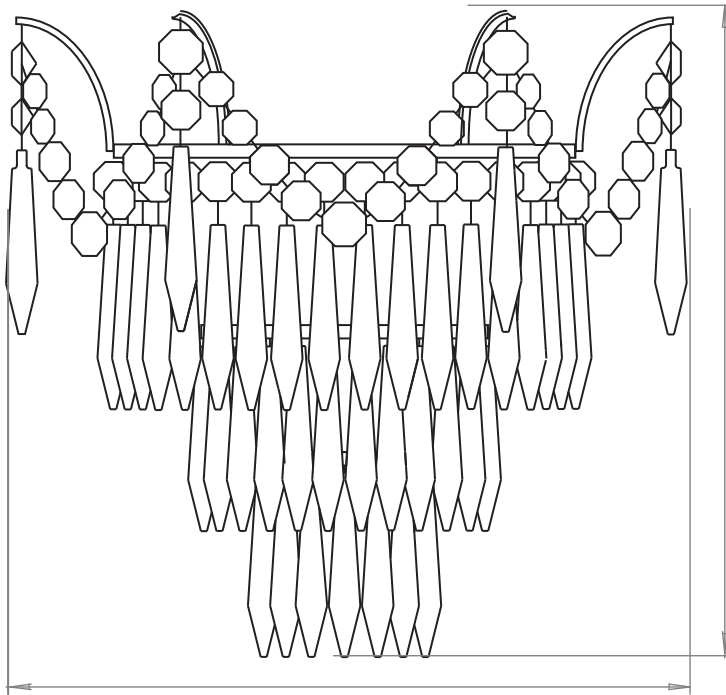

MARCLE WALL LIGHT CRYSTAL
SKU: MA-WL-CR

SIZE	WEIGHT	LAMPHOLDER	MAX WATTAGE	IP RATING
ONE SIZE	1200G	SBC	8W	IP20

PROJECTION
140mm

WIDTH
270mm

HEIGHT
255mm

BACK PLATE