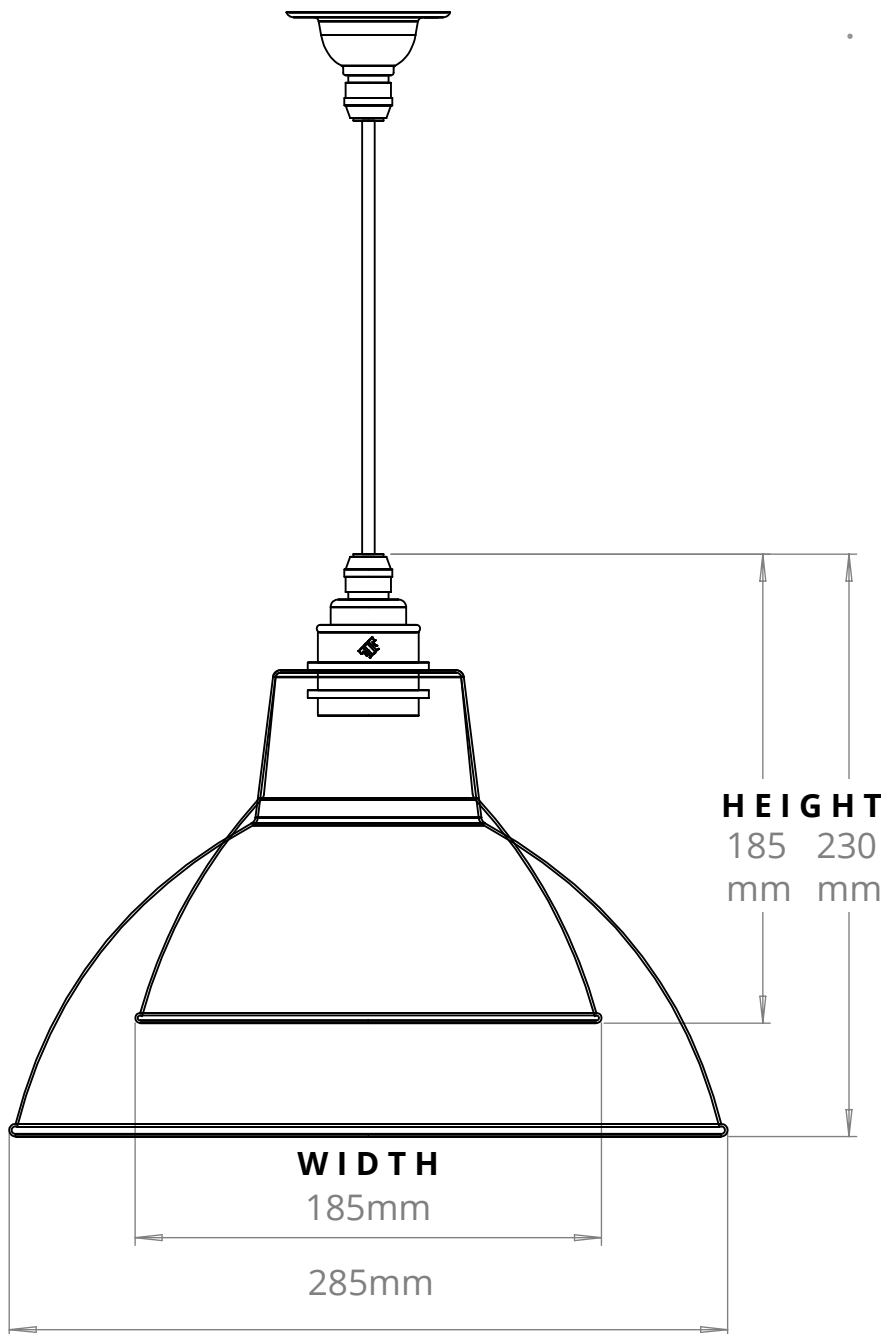

SIZE	WEIGHT	LAMPHOLDER	MAX WATTAGE	IP RATING
MEDIUM	570G	E27	8W	IP20
LARGE	900G	E27	8W	IP20

**CEILING PLATE**

■ Our Moccas shades are made out of two different materials ; Aluminium and Stainless steel. The above weight is based on the heaviest.