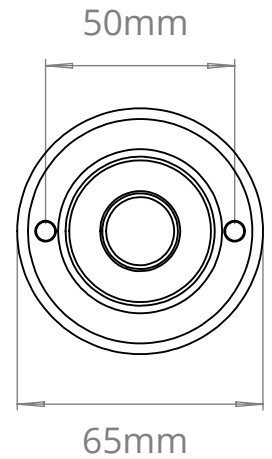

SIZE	WEIGHT	LAMPHOLDER	MAX WATTAGE	IP RATING
MEDIUM	570G	E27	8W	IP20
LARGE	900G	E27	8W	IP20

**CEILING PLATE**

■ Our Moccas shades are made out of two different materials ; Aluminium and Stainless steel. The above weight is based on the heaviest.