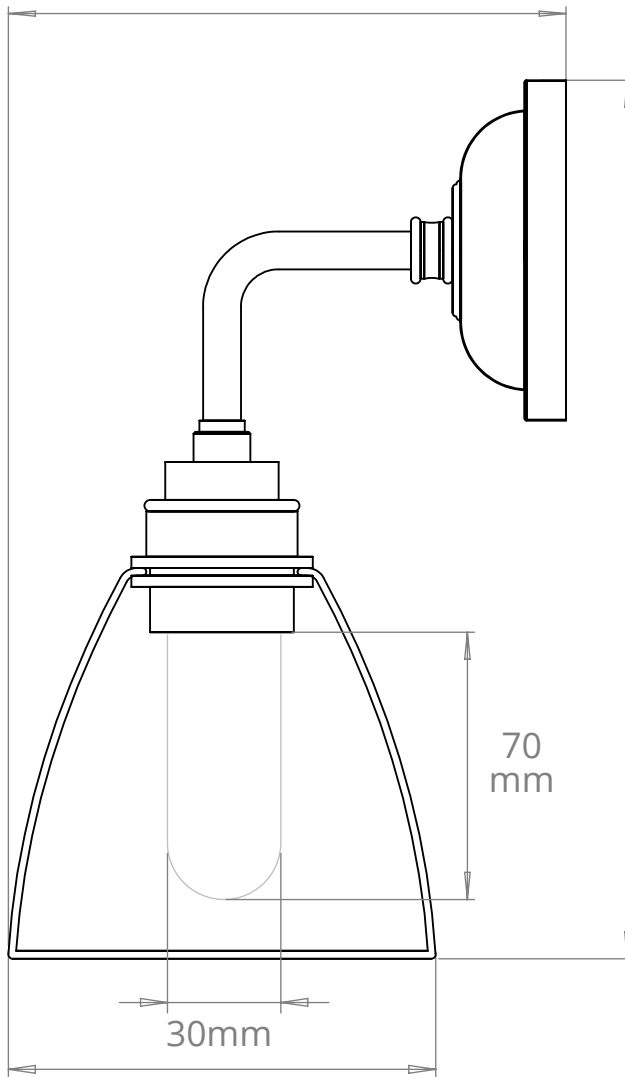

**PIXLEY BATHROOM CONTEMPORARY WALL LIGHT**  
SKU: PI-BCW

SIZE	WEIGHT	LAMPHOLDER	MAX WATTAGE	IP RATING
EXTRA SMALL	516G	G9	8W	IP44

**PROJECTION**  
147mm

**WIDTH**  
110mm

**HEIGHT**  
232mm

**BACK PLATE**  
81mm

- All of our glass shades have a tolerance of 5mm and therefore weights may vary
- This product is supplied with a light source of energy class E