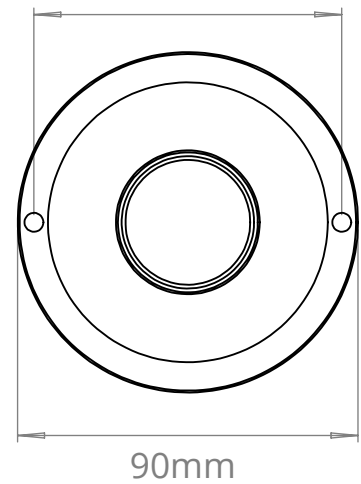

**PIXLEY BATHROOM CONTEMPORARY WALL LIGHT**  
SKU: PI-BCW

SIZE	WEIGHT	LAMPHOLDER	MAX WATTAGE	IP RATING
EXTRA SMALL	516G	G9	8W	IP44

**PROJECTION**  
147mm

**WIDTH**  
110mm

**HEIGHT**  
232mm

**BACK PLATE**  
81mm

- All of our glass shades have a tolerance of 5mm and therefore weights may vary
- This product is supplied with a light source of energy class E