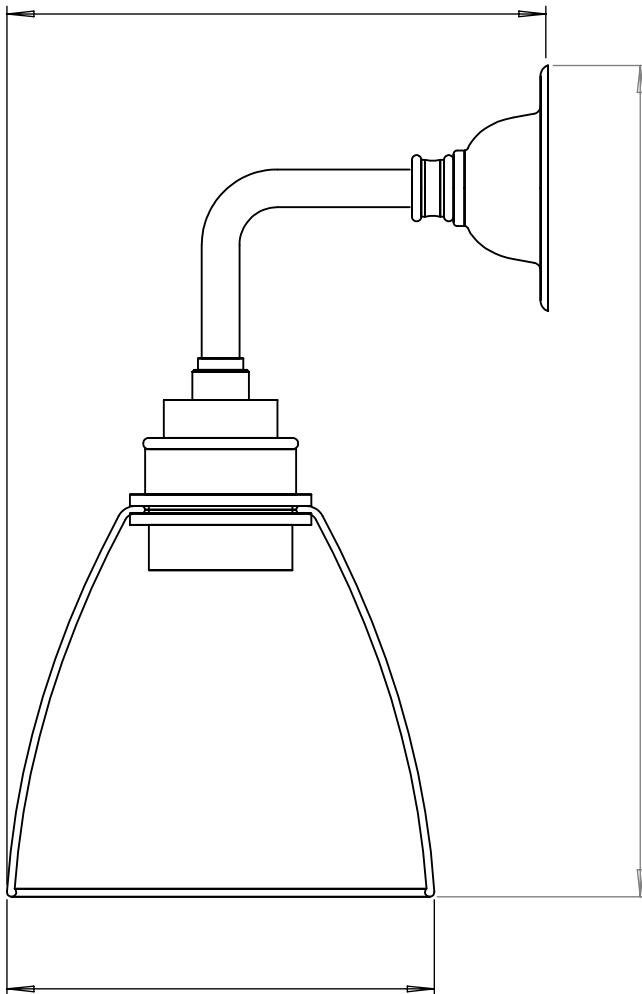

**PIXLEY INDUSTRIAL WALL LIGHT**  
SKU: PI-IWL

SIZE	WEIGHT	LAMPHOLDER	MAX WATTAGE	IP RATING
EXTRA SMALL	320G	E27	8W	IP20

**PROJECTION**

143mm

**HEIGHT**  
220mm

**WIDTH**

110mm

**BACK PLATE**

50mm

65mm

■ All of our glass shades have a tolerance of 5mm and therefore weights may vary