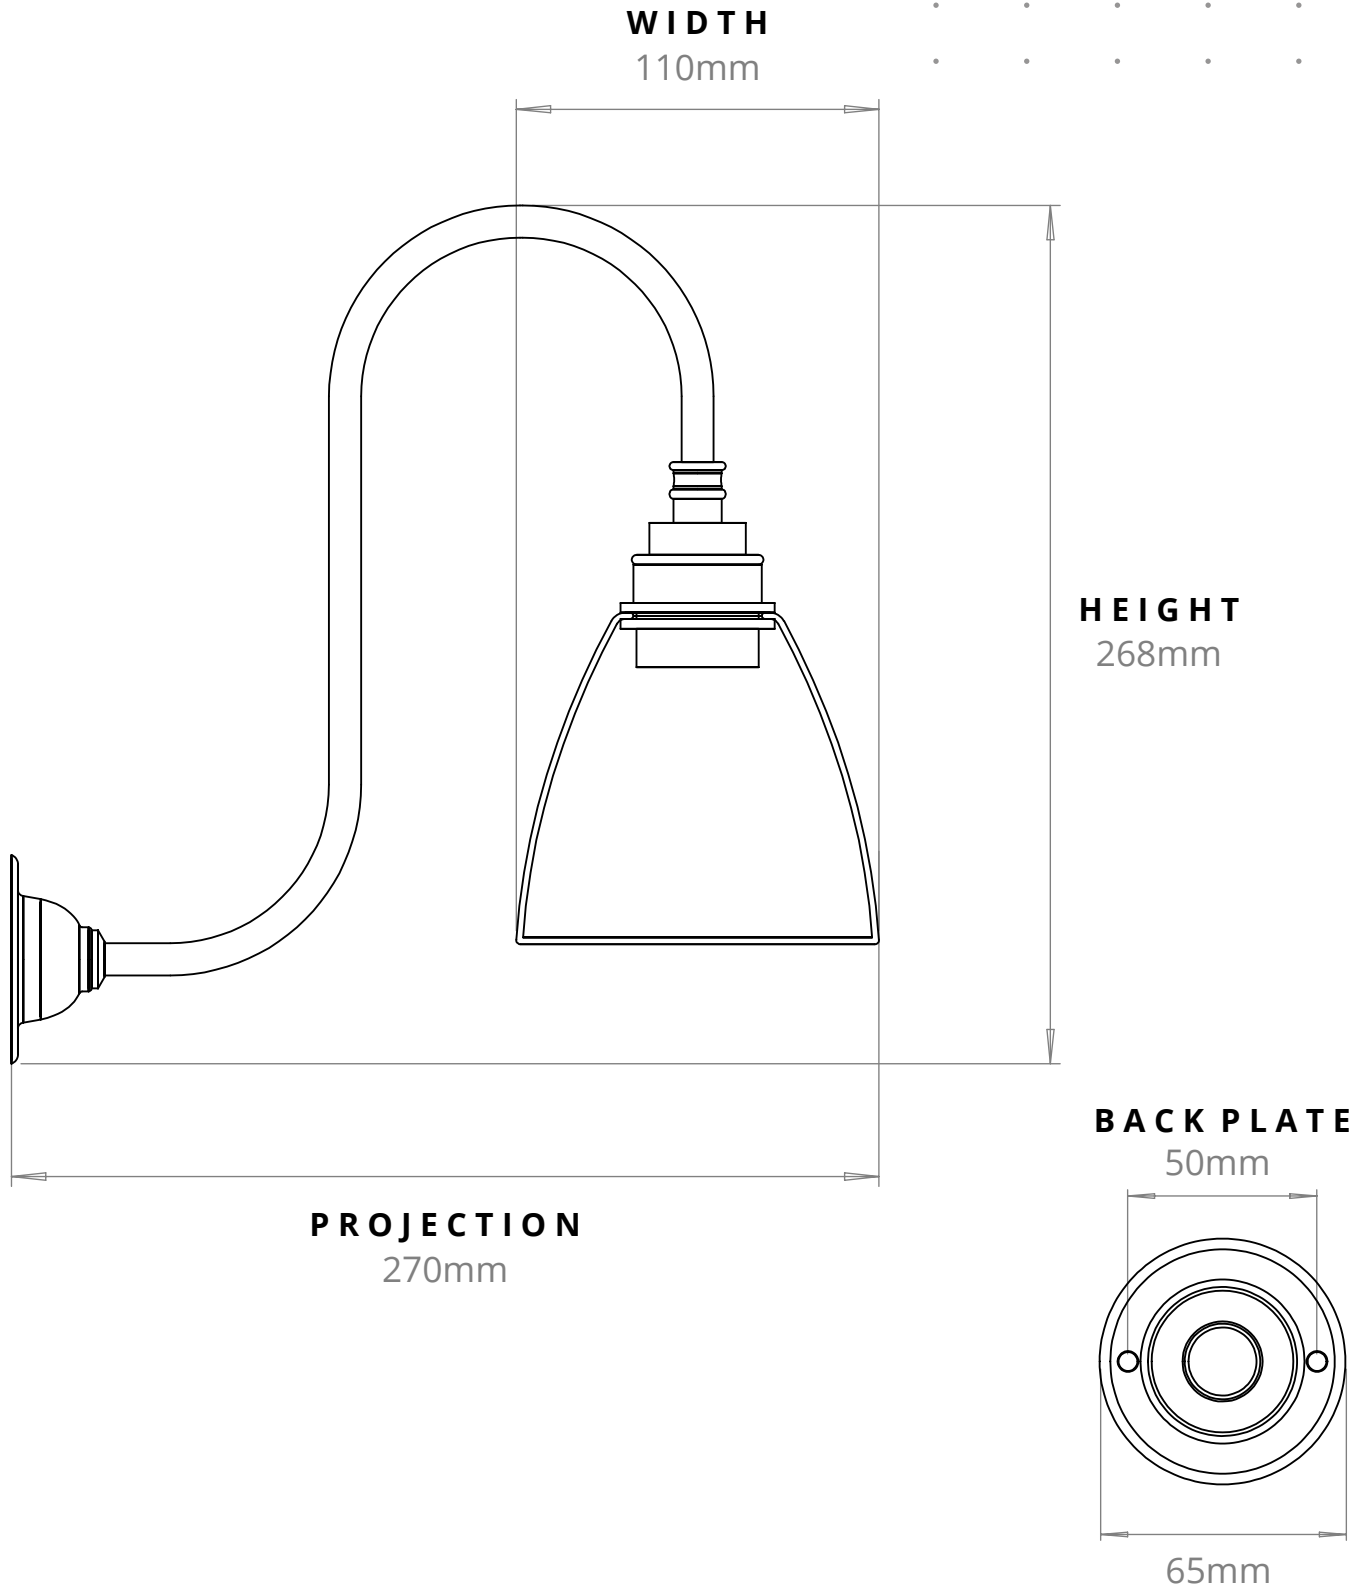

PIXLEY SWAN NECK WALL LIGHT
SKU:PI-SN

SIZE	WEIGHT	LAMPHOLDER	MAX WATTAGE	IP RATING
EXTRA-SMALL	440G	E27	8W	IP20

■ All of our glass shades have a tolerance of 5mm and therefore weights may vary