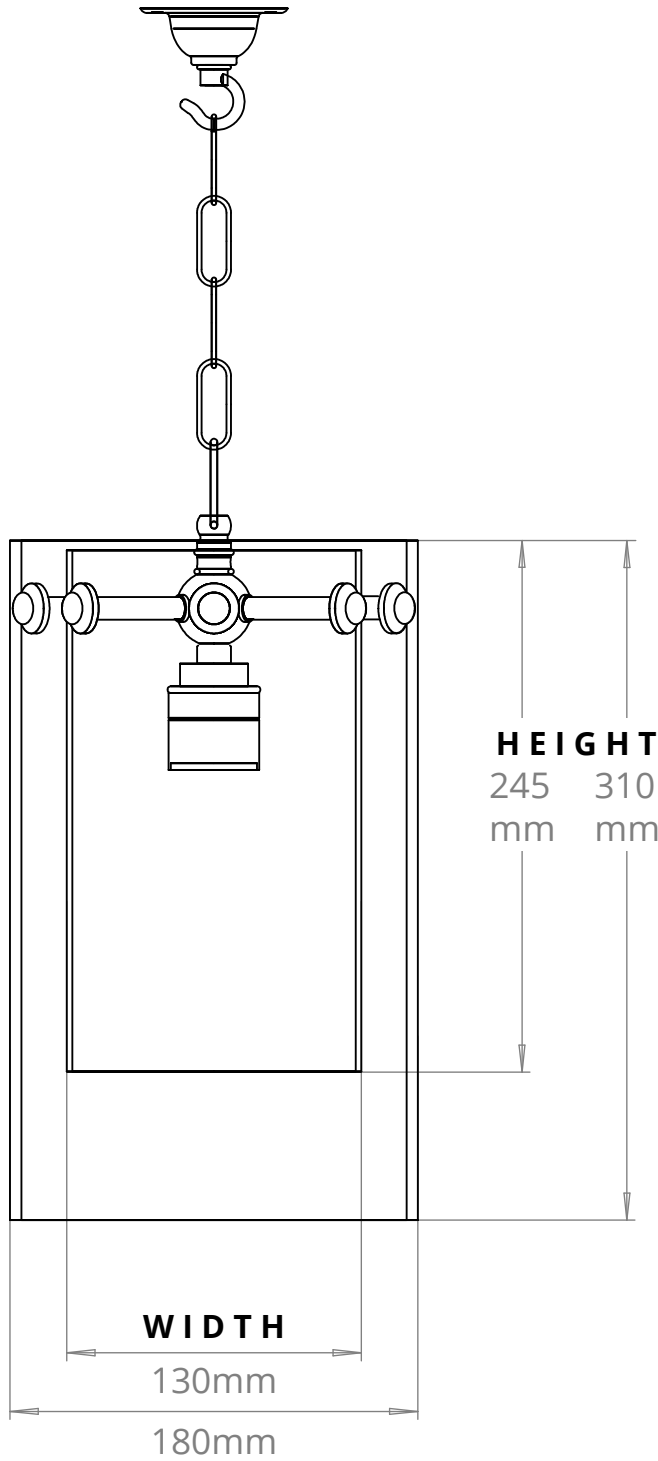

SIZE	WEIGHT	LAMPHOLDER	MAX WATTAGE	IP RATING
SMALL	1140G	E27	8W	IP20
MEDIUM	2530G	E27	8W	IP20

**CEILING PLATE**

■ All of our glass shades have a tolerance of 5mm and therefore weights may vary