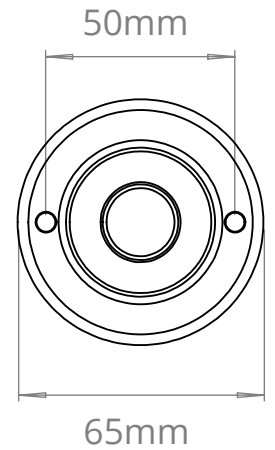

SIZE	WEIGHT	LAMPHOLDER	MAX WATTAGE	IP RATING
SMALL	1140G	E27	8W	IP20
MEDIUM	2530G	E27	8W	IP20

**CEILING PLATE**

■ All of our glass shades have a tolerance of 5mm and therefore weights may vary