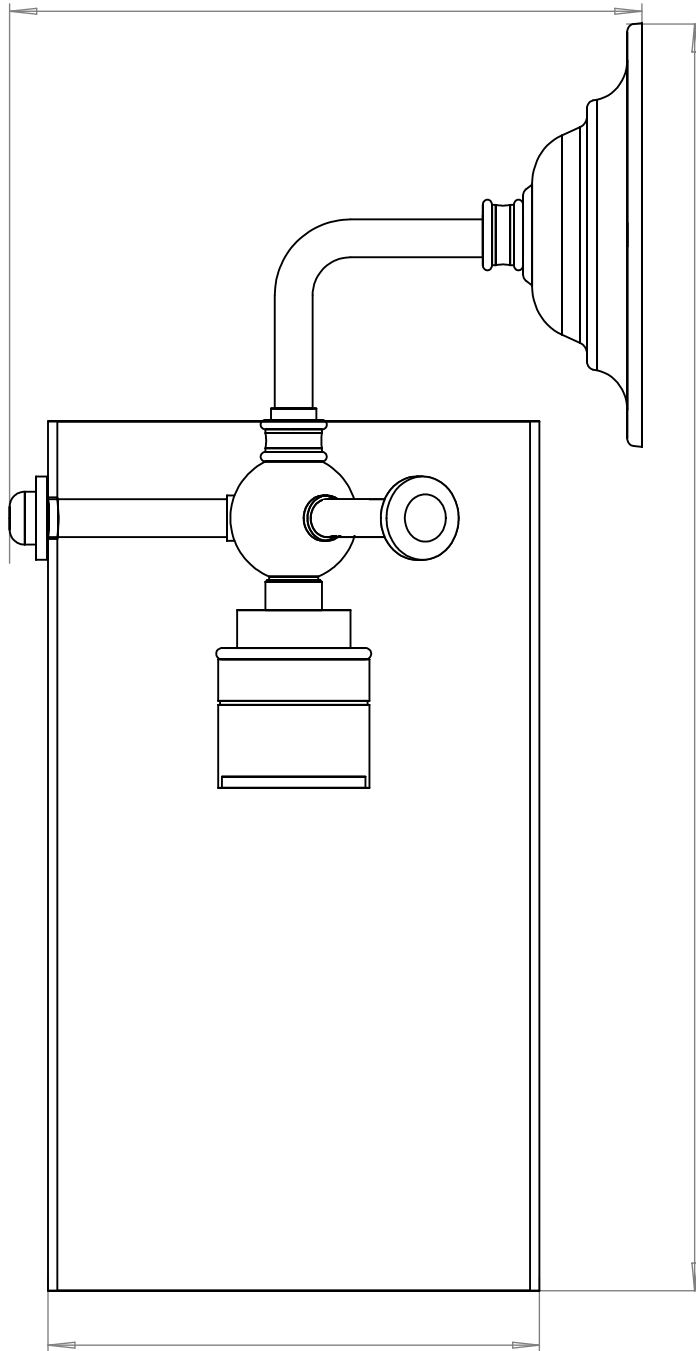

SIZE	WEIGHT (G)	LAMP HOLDER	MAX WATTAGE	IP RATING
SMALL	1100G	E27	8W	IP20

**PROJECTION**  
169mm

**BACK PLATE**  
94mm

105mm

**HEIGHT**  
330mm

**WIDTH**  
130mm

■ All of our glass shades have a tolerance of 5mm and therefore weights may vary