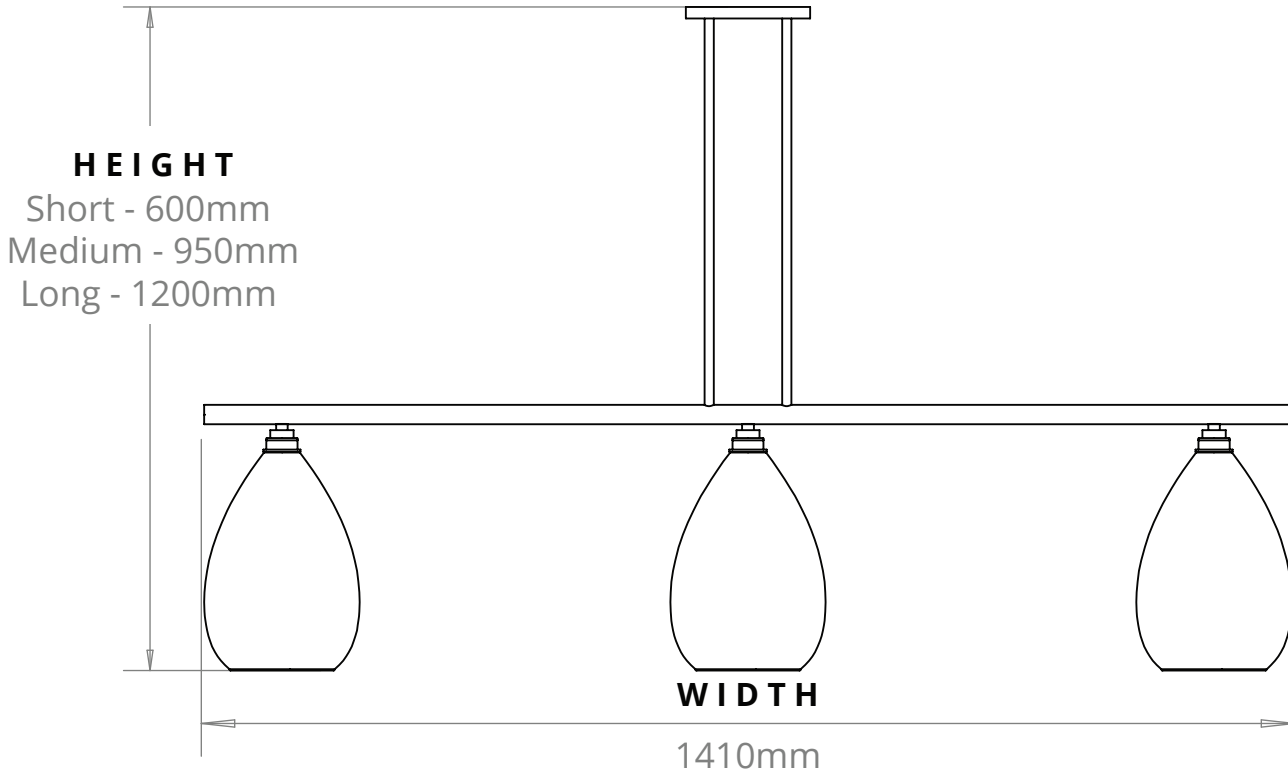

WELLINGTON 3 LIGHT PENDANT BAR
SKU: WE-3B

SIZE	LAMP HOLDER	MAX WATTAGE	IP RATING
EXTRA - LARGE	E27	8W	IP20

■ Weights vary depending on height of the bar and size of glass shades