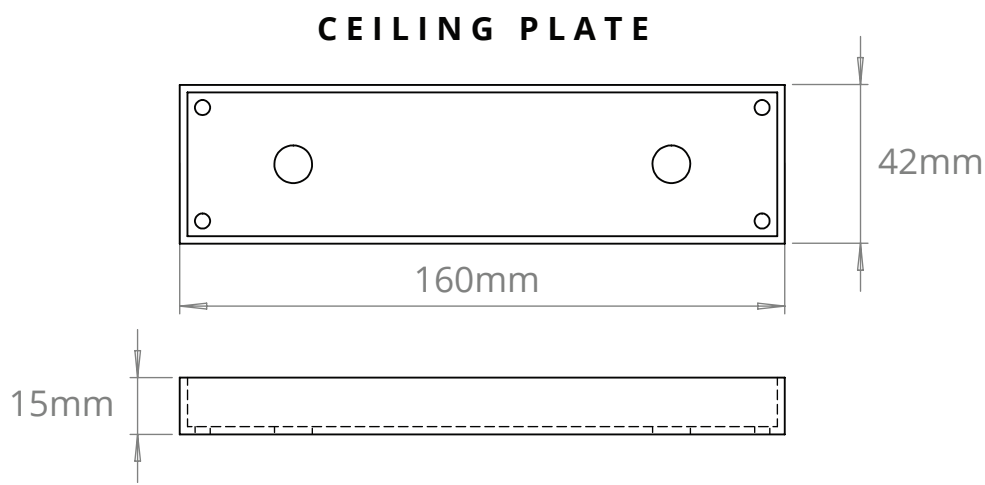

WELLINGTON 3 LIGHT PENDANT BAR
SKU: WE-3B

SIZE	LAMP HOLDER	MAX WATTAGE	IP RATING
EXTRA - LARGE	E27	8W	IP20

■ Weights vary depending on height of the bar and size of glass shades