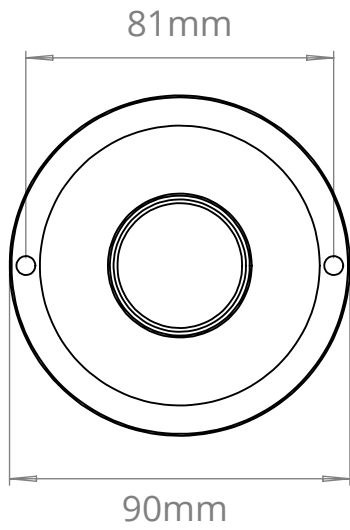

WELLINGTON BATHROOM 3 WAY STAGGERED CLUSTER
 SKU: WE-B3G

SIZE	WEIGHT	LAMPHOLDER	MAX WATTAGE	IP RATING
EXTRA-LARGE	2580G	G9	8W	IP44

CEILING PLATE

- All of our glass shades have a tolerance of 5mm and therefore weights may vary
- This product is supplied with a light source of energy class E