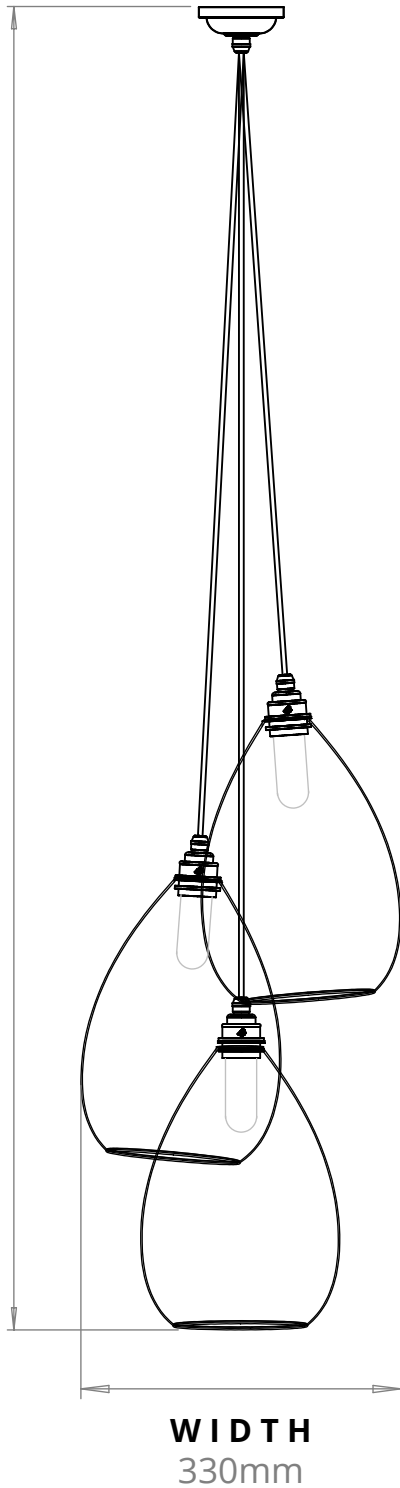

WELLINGTON BATHROOM 3 WAY STAGGERED CLUSTER
 SKU: WE-B3G

SIZE	WEIGHT	LAMPHOLDER	MAX WATTAGE	IP RATING
EXTRA-LARGE	2580G	G9	8W	IP44

CEILING PLATE

- All of our glass shades have a tolerance of 5mm and therefore weights may vary
- This product is supplied with a light source of energy class E