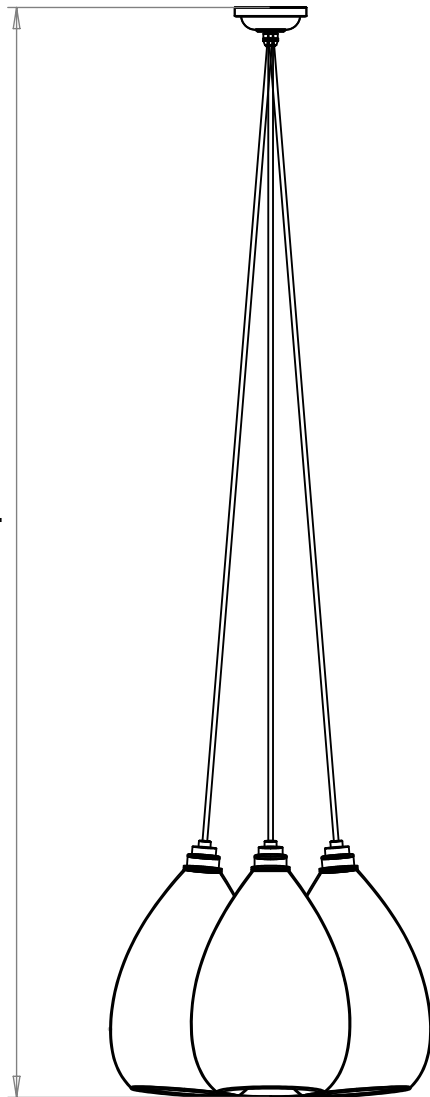

WELLINGTON 3 WAY DISH CLUSTER
SKU: WE-3D

SIZE	WEIGHT	LAMPHOLDER	MAX WATTAGE	IP RATING
EXTRA-LARGE	2010G	E27	8W	IP20

HEIGHT
1365mm

CEILING PLATE

81mm

90mm

WIDTH
420mm

- This product is supplied with 1 metre of flex as standard
- All of our glass shades have a tolerance of 5mm and therefore weights may vary