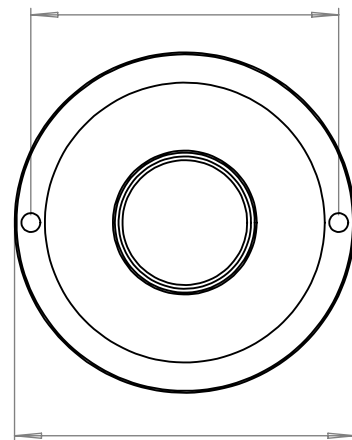

WELLINGTON 3 WAY DISH CLUSTER
SKU: WE-3D

SIZE	WEIGHT	LAMPHOLDER	MAX WATTAGE	IP RATING
EXTRA-LARGE	2010G	E27	8W	IP20

HEIGHT
1365mm

CEILING PLATE

81mm

90mm

WIDTH
420mm

- This product is supplied with 1 metre of flex as standard
- All of our glass shades have a tolerance of 5mm and therefore weights may vary