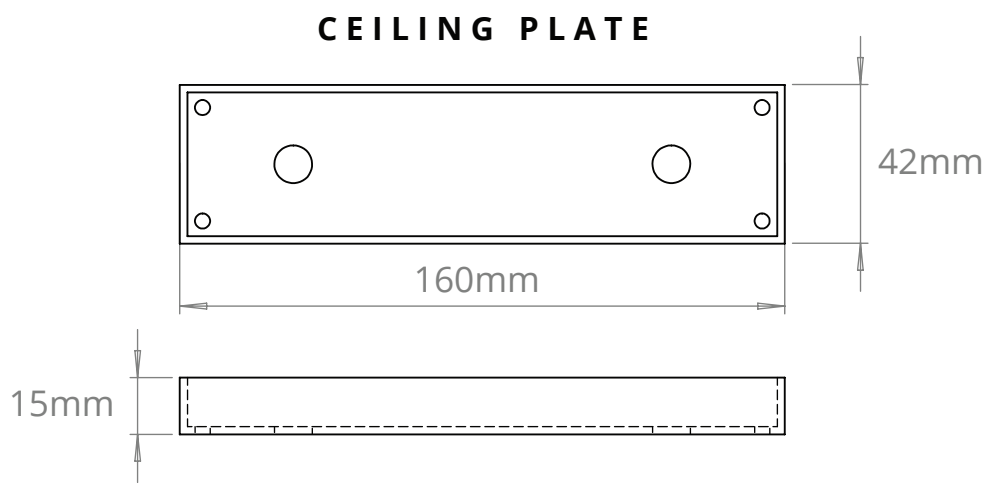

WELLINGTON 4 LIGHT PENDANT BAR

SKU: WE-4B

SIZE	LAMPHOLDER	MAX WATTAGE	IP RATING
EXTRA - LARGE	E27	8W	IP20

■ Weights vary depending on height of the bar and size of glass shades