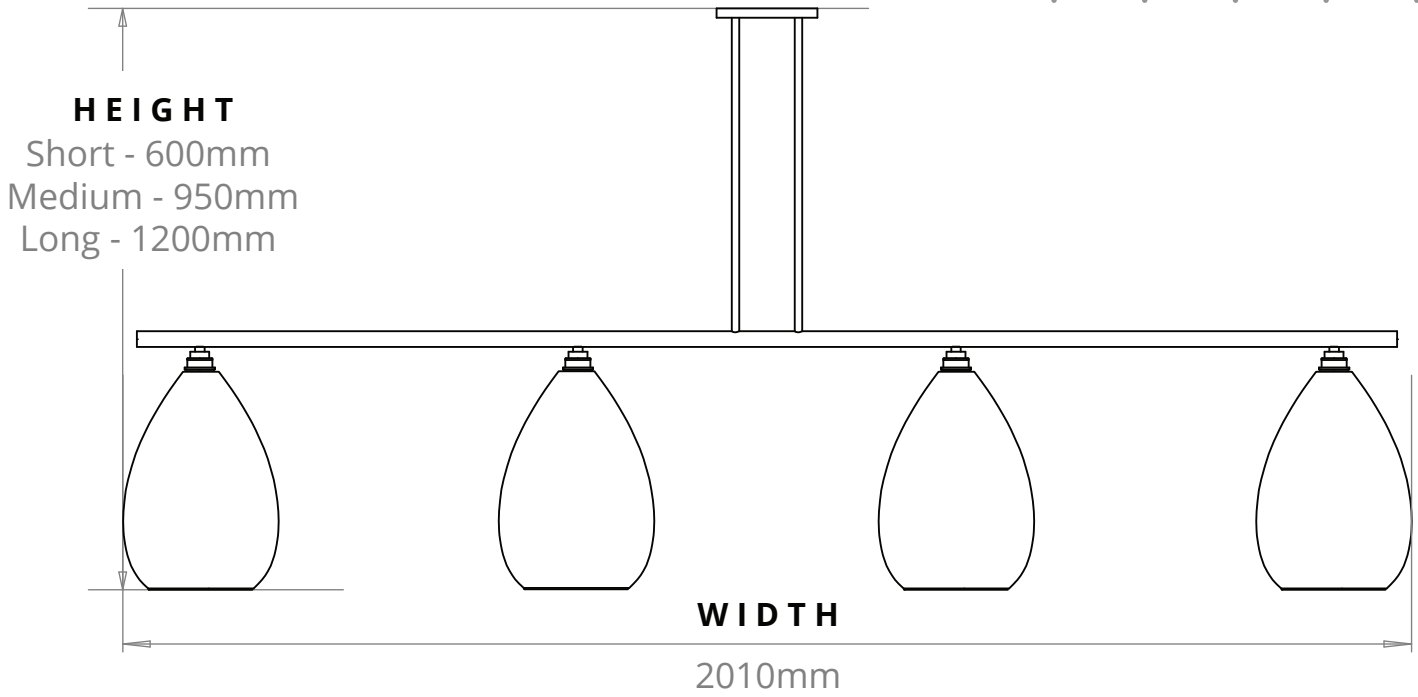

WELLINGTON 4 LIGHT PENDANT BAR

SKU: WE-4B

SIZE	LAMPHOLDER	MAX WATTAGE	IP RATING
EXTRA - LARGE	E27	8W	IP20

■ Weights vary depending on height of the bar and size of glass shades